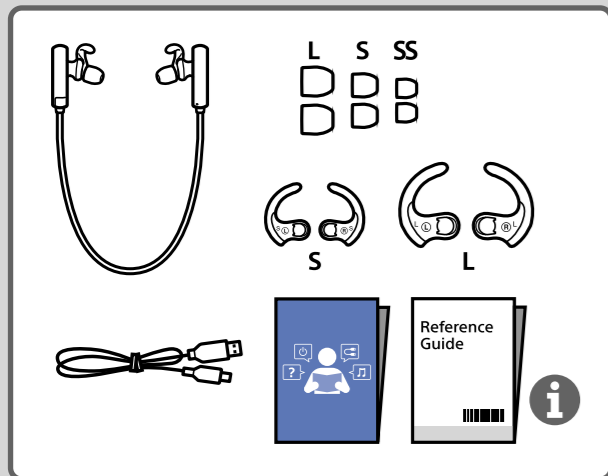

1

2

3

MDR-XB50BS

OFF

ON

Phone call icon