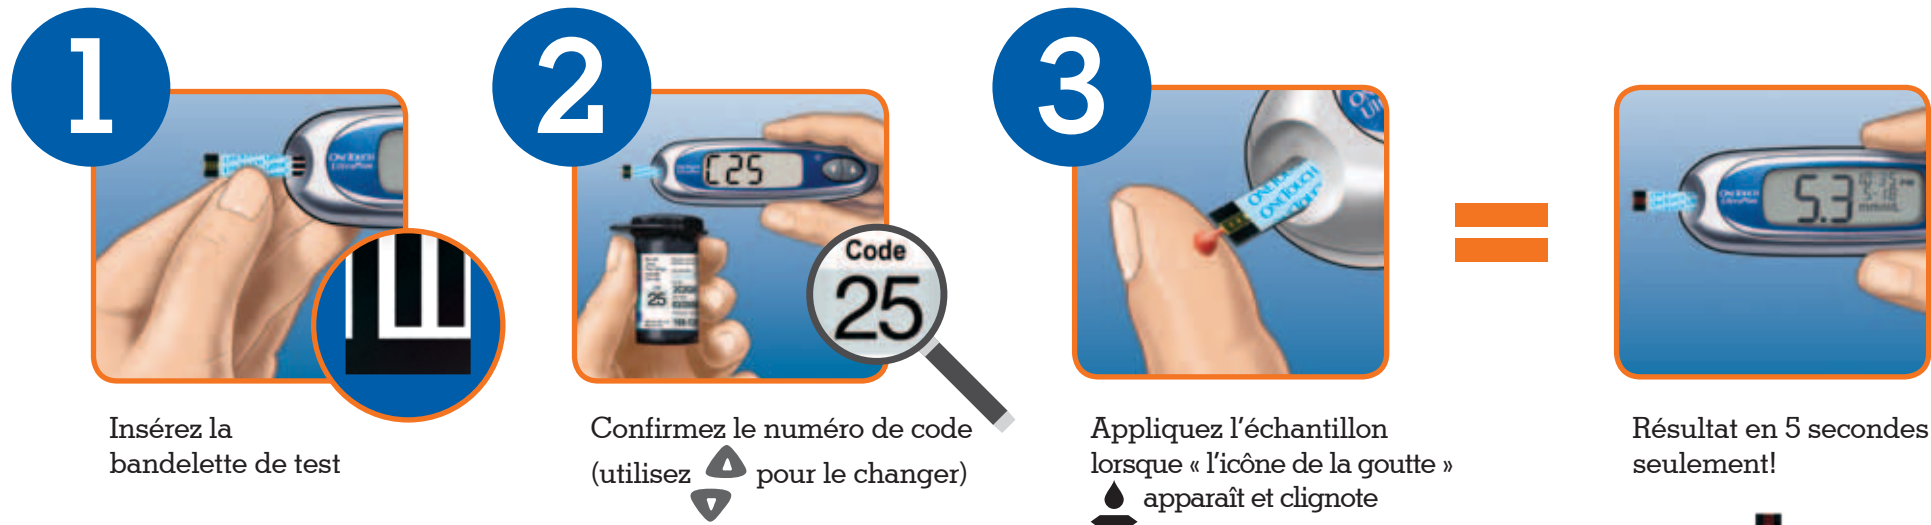

OneTouch® UltraMini® – Un test simple en 3 étapes*

Note : Pour éteindre le lecteur n'importe quand pendant son utilisation, appuyez sur ▼ pendant 5 secondes.

Pour plus de renseignements, communiquez avec la ligne InfoSoins OneTouch® au 1 800 663-5521.

* Important : Avant de faire un test, lire attentivement le guide d'utilisation du lecteur OneTouch® UltraMini®.