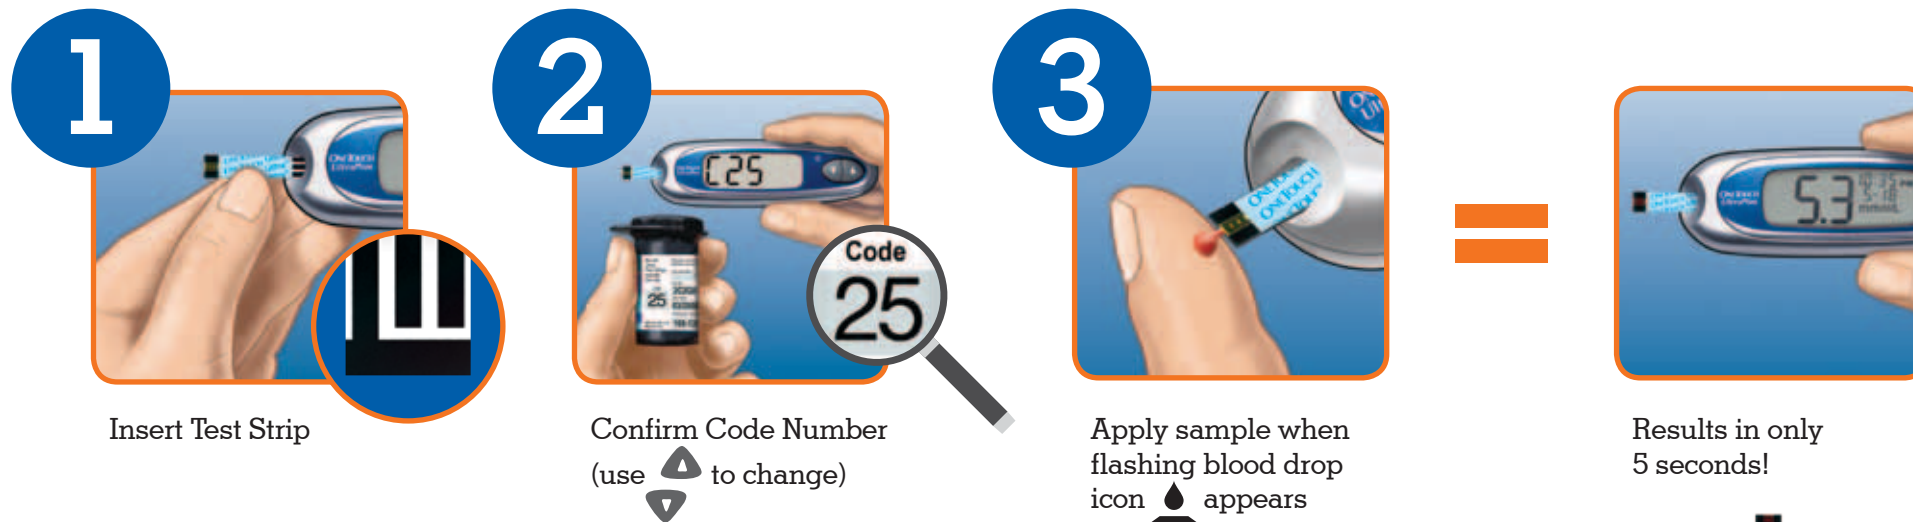

# OneTouch® UltraMini® – Easy 3-Step Test\*

**Note:** To turn meter off at any point, press and hold for 5 seconds.

For more information, contact the  
**OneTouch® Customer Care Line at 1 800 663-5521.**

\* Important: Before testing, read the OneTouch® UltraMini® User Guide carefully.

**ONETOUCH®**  
**UltraMini®**