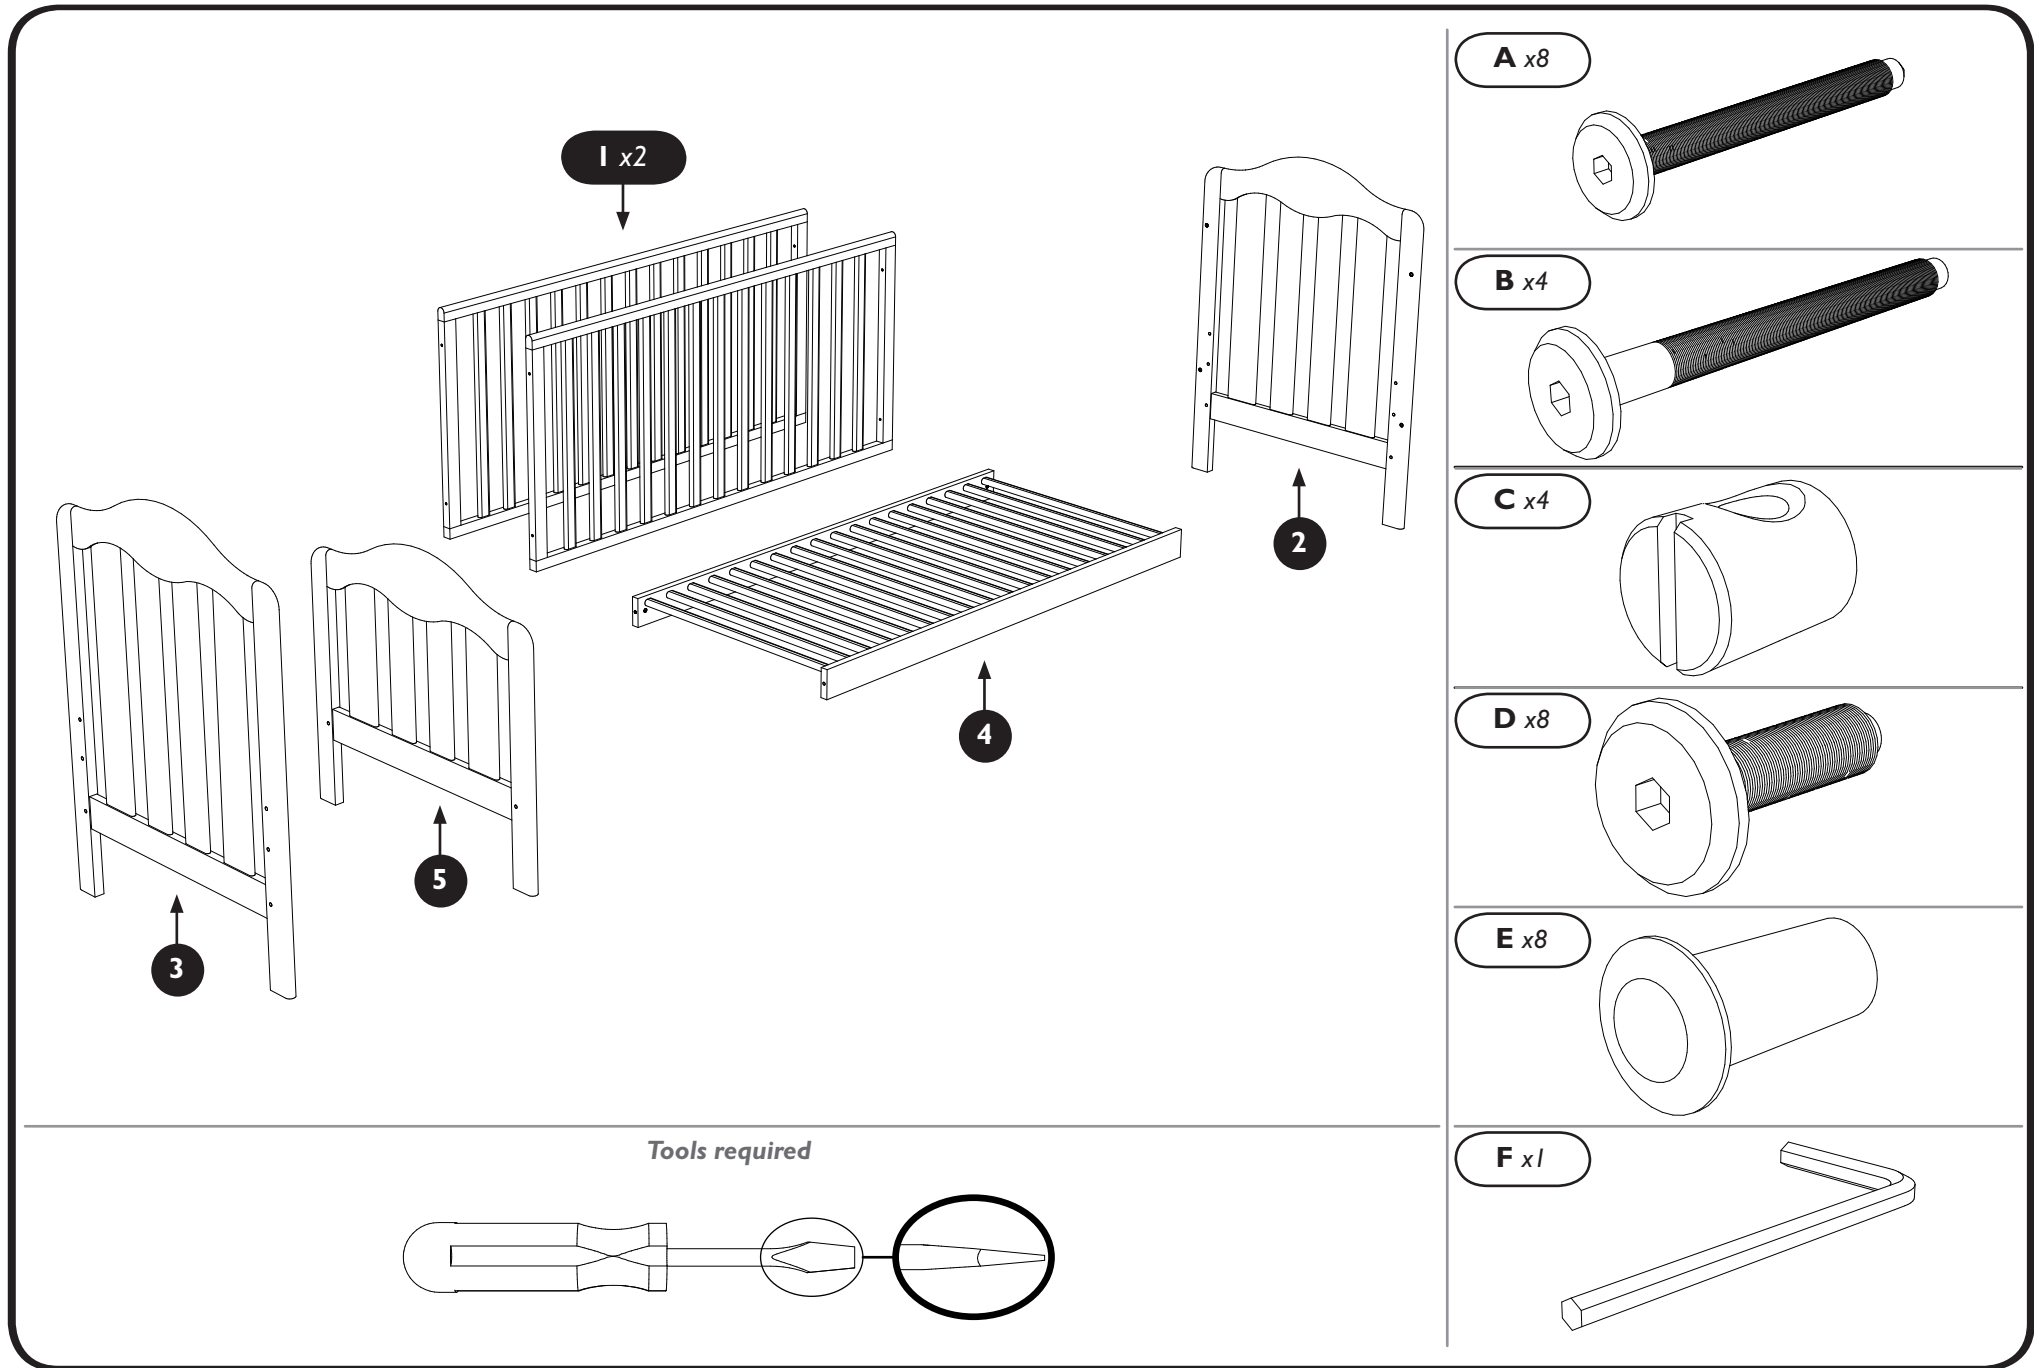

David et Luisa

Fondateurs de l'entreprise

IMPORTANT: READ THESE INSTRUCTIONS CAREFULLY AND RETAIN FOR FUTURE REFERENCE

INSTRUCTIONS FOR SAFE USE

- **WARNING:** Be aware of the risk of open fires and other sources of strong heat, such as electric bar fires, gas fires, etc. in the near vicinity of the cot.
- **WARNING:** Do not use the cot/child's bed if any part is broken, torn or missing and use only spare parts approved by Mamas & Papas.
- **WARNING:** Do not leave anything in the cot or place the cot next to another product which could provide a foothold or present a danger of suffocation or strangulation, e.g. strings, blind/curtain cords, etc.
- **WARNING:** Do not use more than one mattress in the cot.
- **WARNING:** When converted to a child's bed, do not place this bed near heat sources, windows and other furniture.
- The lowest base position is the safest. Once your child is old enough to sit up unaided the base should be used in the lowest position only.
- For reasons of safety, we only recommend the use of the Mamas & Papas size 400 mattress for this cot.
- The line engraved on the cot side indicates the maximum thickness of a mattress that can be used with this cot when the bed base is in the top position.
- The thickness of the mattress chosen shall be such that the internal height (surface of the mattress to the upper edge of the cot frame) is at least 500mm in the lowest position of the bed base and at least 200mm in the highest position of the bed base.
- Children are likely to play, bounce, jump and climb on beds, therefore the child's bed should not be placed too close to other furniture or windows, and should be placed either tight to any wall or have a gap off 300mm between the wall and the side of the bed.
- Please ensure that all fittings are tightened properly before use. Fittings should be checked and tightened regularly where necessary.
- Your cot/bed may be cleaned with a damp cloth. Never use bleach or harsh abrasives.
- To prevent injury from falls, once the child is able to climb out of the cot, it should no longer be used for that child.
- This cot bed is intended for children aged from birth to 4 years approximately.
- When converted to a child's bed, this cot bed conforms to BS 8509:2008.