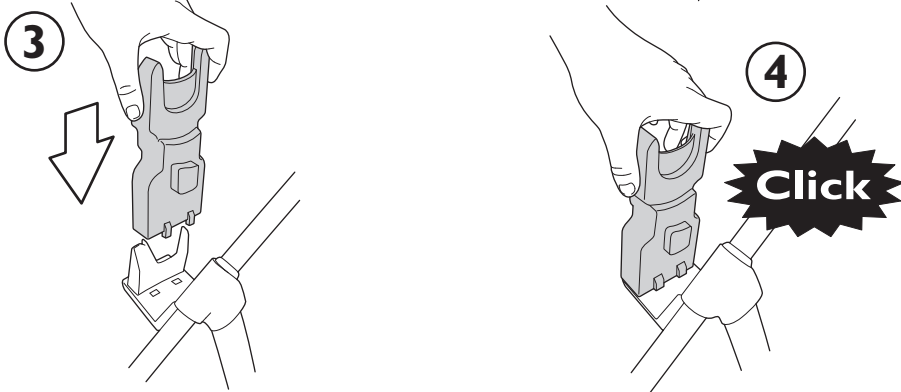

UK: Fitting the car seat adaptors

I: Come installare gli adattatori per il seggiolino per auto

D: Anbringen der Fahrzeugsitz-Adapter

E: Colocar los adaptadores de la silla del carro

NL: Adapters verschillende autostoeltjes plaatsen

F: Installation des adaptateurs de siège automobile