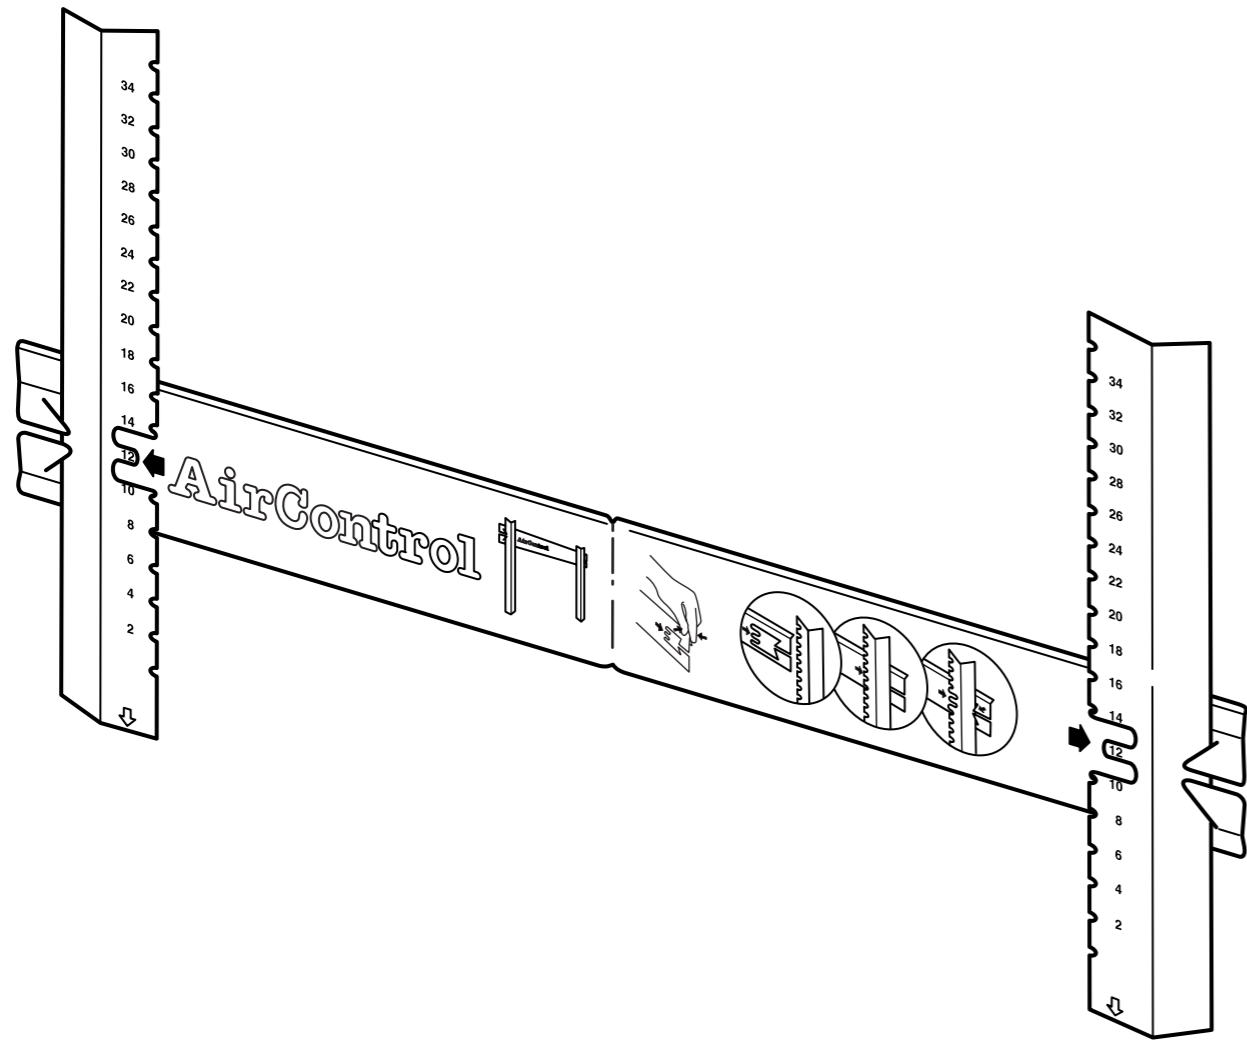

# ROLIG

11

SoftAir™  
 TECHNOLOGY  
**PAT PEND INT.**  
 COPYRIGHT © DRANGER 93  
 MADE IN SWEDEN

6

7

1

2

3