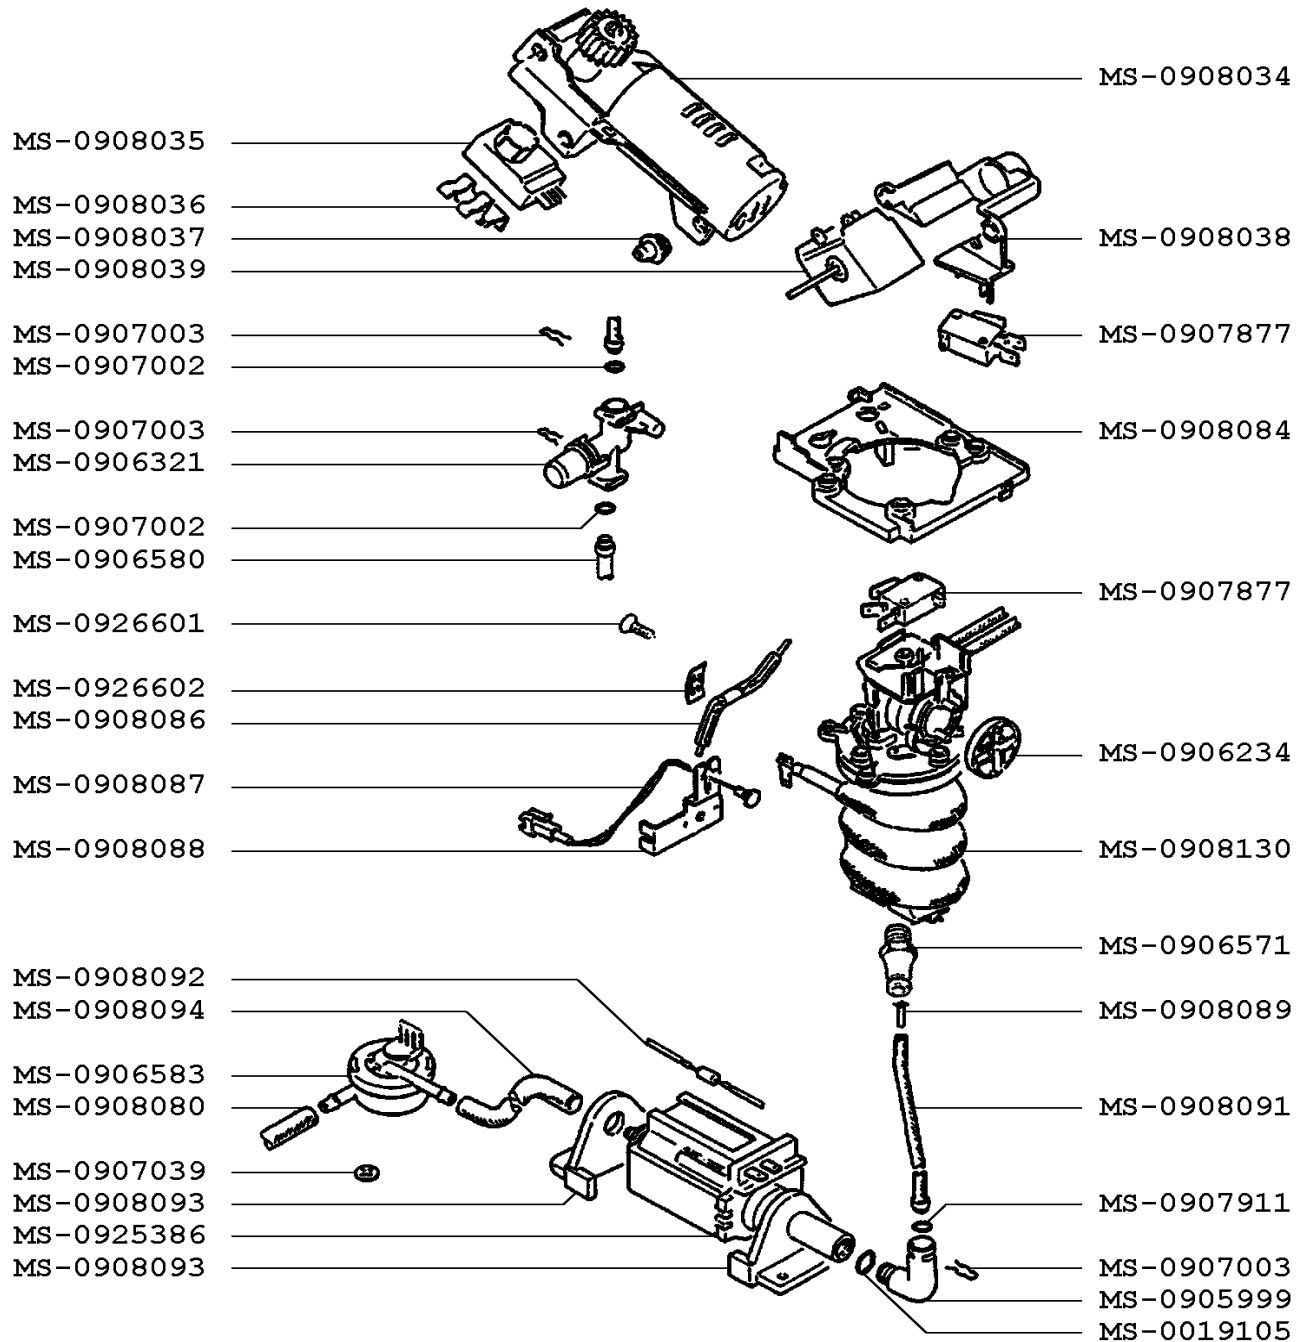

II

EXPRESSO KRUPS ORCHESTRO

F8894510(0)

CREATION

EDITION

01/12/2003

PAGE

4/6