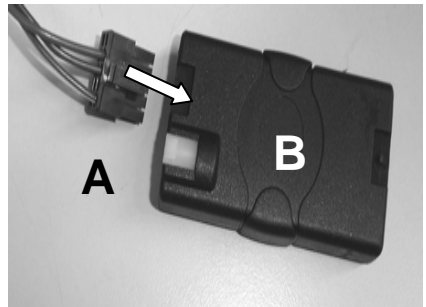

KENWOOD

Listen to the Future

**CAN-BUS Steering Wheel Remote Control
Adaptor**

CAW-OP7800

(High mounted buttons only)

Opel Astra Mar 04>
Opel Agila Aug 04>
Opel Signum Mar 04>
Opel Vectra Jan 05>
Opel Tigra Sep 04
Opel Zafira Jan 05>

www.kenwood.eu

3

4

Vehicle Function	Click	Hold
▲	Seek+	Preset+
▼	Seek-	Preset-
+	Vol+	-
-	Vol-	

*Functions Given are a general guide, exact functionality may vary with Kenwood Model/Vehicle