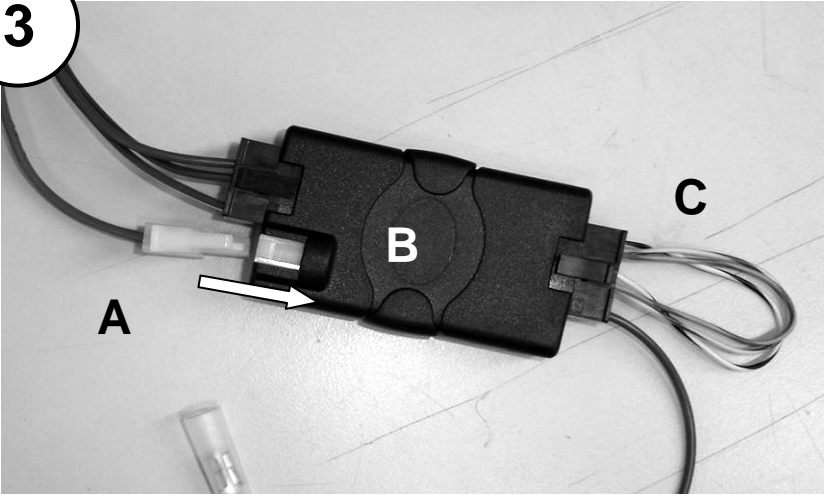

KENWOOD

Listen to the Future

**CAN-BUS Steering Wheel Remote Control
Adaptor**

CAW-OP7800

(High mounted buttons only)

Opel Astra Mar 04>
Opel Agila Aug 04>
Opel Signum Mar 04>
Opel Vectra Jan 05>
Opel Tigra Sep 04
Opel Zafira Jan 05>

www.kenwood.eu

3

4

Vehicle Function	Click	Hold
▲	Seek+	Preset+
▼	Seek-	Preset-
+	Vol+	-
-	Vol-	

*Functions Given are a general guide, exact functionality may vary with Kenwood Model/Vehicle