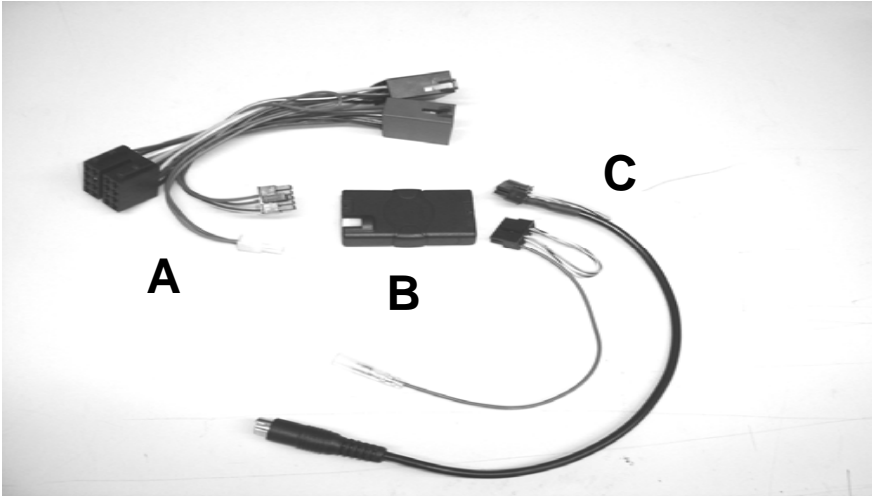

KENWOOD

Listen to the Future

**CAN-BUS Steering Wheel Remote Control
Adaptor**

CAW-OP7800

(High mounted buttons only)

Opel Astra Mar 04>
Opel Agila Aug 04>
Opel Signum Mar 04>
Opel Vectra Jan 05>
Opel Tigra Sep 04
Opel Zafira Jan 05>

www.kenwood.eu

3

4

Vehicle Function	Click	Hold
▲	Seek+	Preset+
▼	Seek-	Preset-
+	Vol+	-
-	Vol-	

*Functions Given are a general guide, exact functionality may vary with Kenwood Model/Vehicle