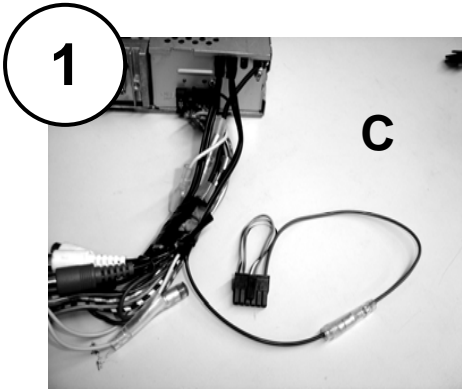

KENWOOD

Listen to the Future

**CAN-BUS Steering Wheel Remote Control
Adaptor**

CAW-OP7800

(High mounted buttons only)

Opel Astra Mar 04>
Opel Agila Aug 04>
Opel Signum Mar 04>
Opel Vectra Jan 05>
Opel Tigra Sep 04
Opel Zafira Jan 05>

www.kenwood.eu

3

4

Vehicle Function	Click	Hold
▲	Seek+	Preset+
▼	Seek-	Preset-
+	Vol+	-
-	Vol-	

*Functions Given are a general guide, exact functionality may vary with Kenwood Model/Vehicle