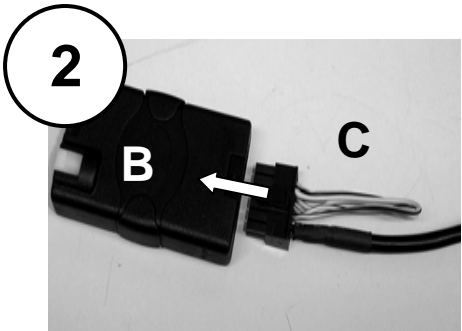

KENWOOD

Listen to the Future

**CAN-BUS Steering Wheel Remote Control
Adaptor**

CAW-OP7800

(High mounted buttons only)

Opel Astra Mar 04>
Opel Agila Aug 04>
Opel Signum Mar 04>
Opel Vectra Jan 05>
Opel Tigra Sep 04
Opel Zafira Jan 05>

www.kenwood.eu

3

4

Vehicle Function	Click	Hold
▲	Seek+	Preset+
▼	Seek-	Preset-
+	Vol+	-
-	Vol-	

*Functions Given are a general guide, exact functionality may vary with Kenwood Model/Vehicle