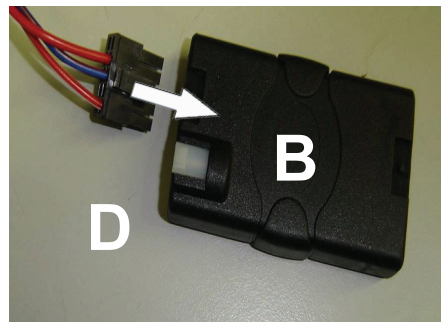

Vehicle Function	Click	Hold
Vol +	Vol +	-
Vol -	Vol -	-
Mute	Mute	-
▶	Seek +	Seek -
* ▶ * ▶	Source	-
Roller	Preset +/-	-

*Functions Given are a general guide, exact functionality may vary with Kenwood Model/Vehicle