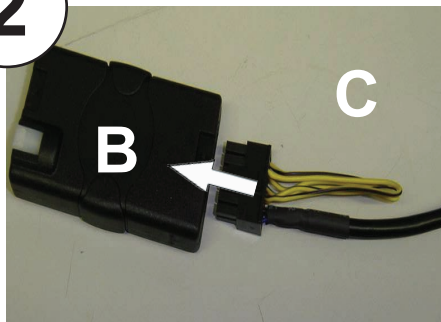

Vehicle Function	Click	Hold
Vol +	Vol +	-
Vol -	Vol -	-
Mute	Mute	-
▶	Seek +	Seek -
* ▶ * ▶	Source	-
Roller	Preset +/-	-

*Functions Given are a general guide, exact functionality may vary with Kenwood Model/Vehicle