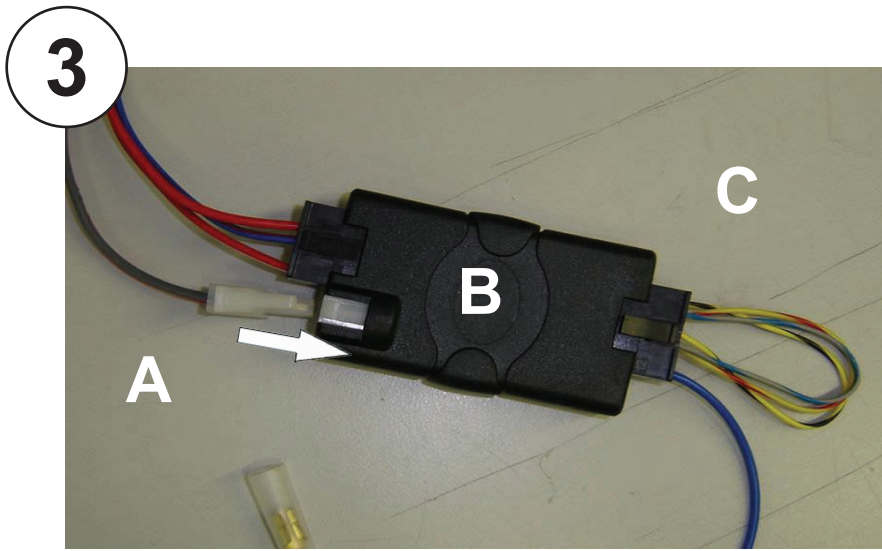

Vehicle Function	Click	Hold
Vol +	Vol +	-
Vol -	Vol -	-
Mute	Mute	-
▶	Seek +	Seek -
* ▶ * ▶	Source	-
Roller	Preset +/-	-

*Functions Given are a general guide, exact functionality may vary with Kenwood Model/Vehicle