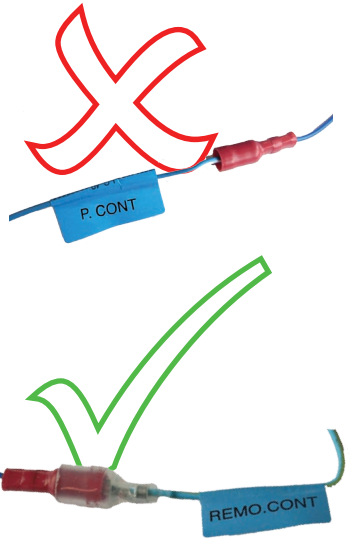

Opel Zafira 04/99-02/05 (Four digit stereo model)

Opel Zafira 03/04 > (20-Way ISO C-part / three digit stereo model) *

*** You also need CAW-OP210**

Check for latest updates on:

www.kenwood.eu

1

OR

2

Vehicle Function	Click	Hold
Vol +	Vol +	-
Vol -	Vol -	-
Mute	Mute	-
▶	Seek +	Seek -
* ▶ * ▶	Source	-
Roller	Preset +/-	-

*Functions Given are a general guide, exact functionality may vary with Kenwood Model/Vehicle