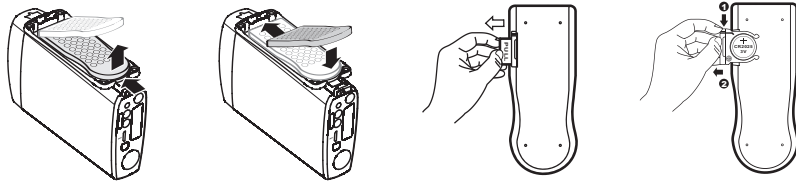

MultiMediaDrive

Quick User Guide

7451293-50