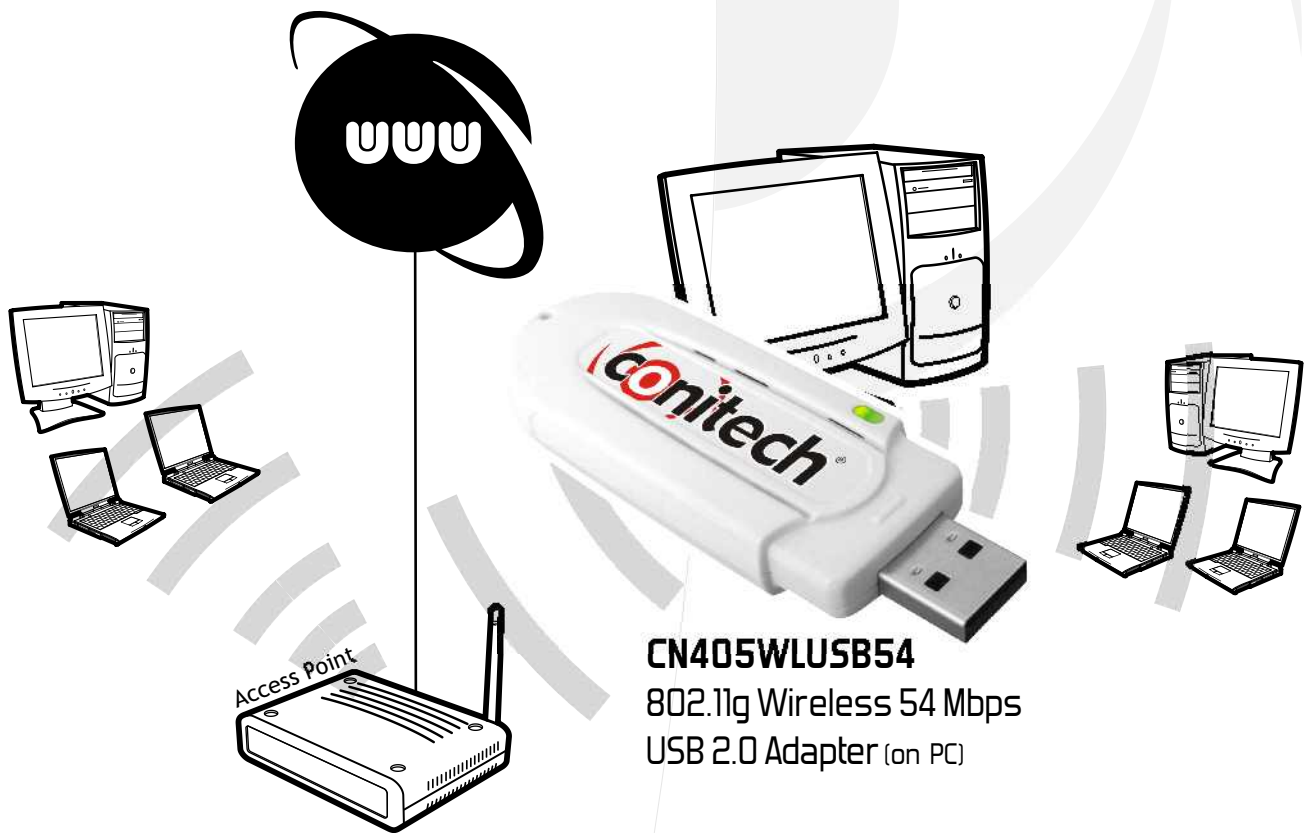

Specifications

STANDARDS

- Standard: IEEE 802.11g, IEEE 802.11b
- Signal Type: DSSS (Direct Sequence Spread Spectrum)
- Modulation:
  - IEEE 802.11b (DSSS): CCK, DQPSK, DBPSK
  - IEEE 802.11g (OFDM/DSSS): QAM-64, QAM-16, QPSK, BPSK
- IEEE 802.11b/g ISM Band:
  - USA(FCC): 2.412GHz ~ 2.462 Ghz (CH1-CH13)
  - Europe (ETSI): 2.412 GHz ~ 2.472 Ghz (CH1-CH13)
  - Japan (TELEC): 11b:/g: 2.412 Ghz ~ 2.472 Ghz (CH1-CH13)
- Antenna: PCB Antenna
- Data Rate up to 54 Mbps (with Automatic Scale Back)
  - 802.11g : 54Mbps (6/9/12/18/24/36/48/54)
  - 802.11b: 11Mbps (1/2/5.5/11)

POWER | INTERFACE

- Interface: USB 2.0
- Operating Voltage: DC 5V $\pm$ 5%
- Power Consumption: Maximum < 380mA
- Plug&Play setup and installation
- Dimension 82.33mm(L) 13.21mm(W) 26.34mm(H)

DATA ENCRYPTION

- 64/128bit WEP
- WPA/WPA2

OPERATING SYSTEMS COMPATIBILITY

Win98SE/ME/2000/XP/XP/VISTA

CN405WLUSB54

802.11g Wireless 54 Mbps
USB 2.0 Adapter (on PC)