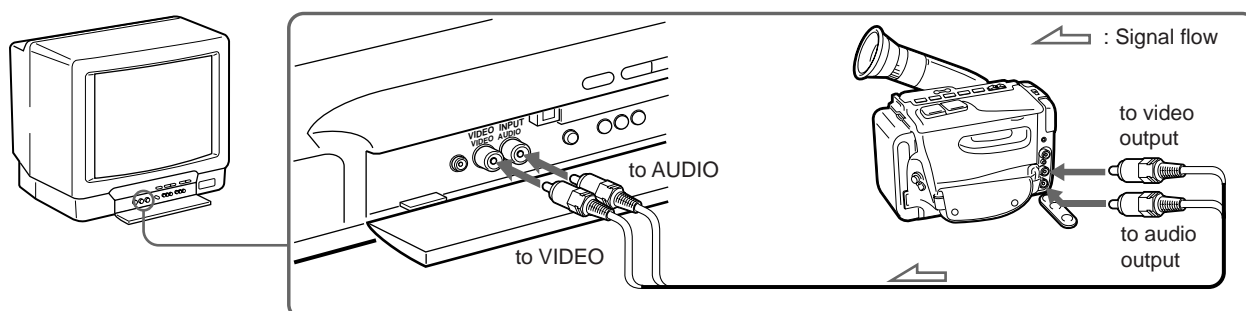

Connecting a VCR to MONITOR OUT Jacks

(except for KV-1405GE/1415GE/1415AS/2115GE/1487B1)

KV-1405GE/1415GE/1415AS/2115GE/1487B1

- The A/B and TV/VIDEO buttons on the Remote Commander are not effective for the KV-1415GE/1415AS/2115GE.
- The KV-1405GE/1415GE/1415AS/2115GE do not have VIDEO IN and MONITOR OUT jacks. Use an antenna cable to connect a VCR.

VIDEO INPUT jacks: phono jacks (except for KV-1405GE/1415GE/1415AS/2115GE)

MONITOR OUT jacks: phono jacks (except for KV-1405GE/1415GE/1415AS/2115GE/1487B1)

Model KV -	1405, 1415, 1485, 1487B1	1605, 1685	1985	2115, 2185	R14	R21
Audio output	3W				5W	
Picture tube Approx. cm (inches)	37 (14) (Approx. 34 cm picture measured diagonally)	41 (16) (Approx. 37 cm picture measured diagonally)	49 (19) (Approx. 46 cm picture measured diagonally)	54 (21) (Approx. 51 cm picture measured diagonally)	37 (14) (Approx. 34 cm picture measured diagonally)	54 (21) (Approx. 51 cm picture measured diagonally)
Dimensions (w/h/d, mm)	364×344×405	397×375.5×426	474×429×473	520×462.5×486	422×349.5×406	564×459.5×472
Mass (kg)	11	14.5	19	24	12	24