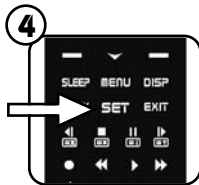

- Press the "SET" key once. The indicator flashes. Make sure you are pointing the remote control towards the device.