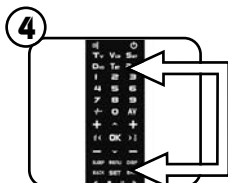

- Keep the key pressed down until the indicator lights up.