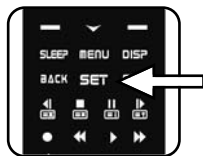

- Repeat the procedure to program the other devices.

FRANÇAIS - PAR RECHERCHE MANUELLE (SI VOTRE ÉQUIPEMENT NE SE TROUVE PAS DANS LA LISTE DES CODES)

1. 1 - Allumez l'appareil que vous souhaitez contrôler.
  2. 2 - Appuyez une fois sur la touche "SET" et simultanément appuyez sur la touche désignant l'appareil que vous souhaitez contrôler.
  3. 3 - Maintenez jusqu'à ce que le voyant s'allume. Relâchez.
  4. 4 - Appuyez une fois sur la touche "SET". Le voyant clignote. Veillez à laisser pointer la télécommande vers l'appareil.
  5. 5 - Appuyez sur la touche "Power" régulièrement jusqu'à ce que l'appareil s'éteigne. A chaque fois que vous appuyez un nouveau code est testé et un signal d'extinction est envoyé à votre appareil. Soyez patient cela peut prendre plus d'une centaine d'essais. Lorsque l'appareil s'éteint, appuyez sur la touche désignant l'appareil que vous venez de programmer pour sauvegarder le code. Rallumez l'appareil et essayez les autres fonctions de la télécommande. Si toutes ne fonctionnent pas correctement, recommencez la procédure.
2. **Note :** Vous pouvez changer la direction de lecture de la liste des codes en appuyant sur "SET" pendant la recherche.
1. 6 - Si vous êtes satisfait, appuyez sur la touche OK pour valider la programmation.
  2. 7 - Répétez la procédure pour programmer les autres appareils.

ESPAÑOL - MEDIANTE BÚSQUEDA MANUAL (SI SU EQUIPO NO SE ENCUENTRA EN LA LISTA DE CÓDIGOS)

1. 1 - Encienda el aparato que desea controlar.
  2. 2 - Pulse y mantenga pulsada la tecla "SET" y pulse simultáneamente la tecla que designa el aparato que desea controlar.
  3. 3 - Manténgala hasta que el indicador se encienda. Luego suéltela.
  4. 4 - Pulse una vez la tecla "SET". El indicador parpadea. Vele porque el mando a distancia esté dirigido hacia el aparato.
  5. 5 - Pulse la tecla "Power" regularmente hasta que el aparato se apague. Cada vez que usted pulsa se somete a test un nuevo código y se envía una señal de extinción a su aparato. Tenga paciencia, pueden ejecutarse más de un centenar de tests. Cuando el aparato se apaga, pulse la tecla que designa el aparato que acaba de programar para guardar el código. Encienda el aparato y pruebe las demás funciones del mando a distancia. Si todas ellas no funcionan correctamente, reinicie el procedimiento.
2. **Nota:** Puede cambiar la dirección de lectura de la lista de los códigos pulsando "SET" durante la búsqueda.
1. 6 - Si está satisfecho, pulse el botón OK para validar la programación.
  2. 7 - Repita todo el proceso para programar los otros aparatos.

PORTUGUÊS - COM PROCURA MANUAL (SE O SEU EQUIPAMENTO NÃO SE ENCONTRAR NA LISTA DOS CÓDIGOS)