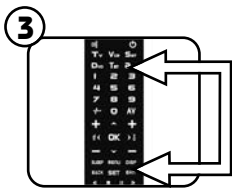

- Keep it pressed down until the indicator lights up. Release the key.