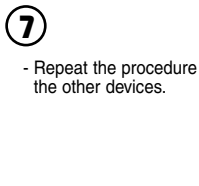

- Repeat the procedure to program the other devices.

FRANÇAIS - PAR RECHERCHE MANUELLE (SI VOTRE ÉQUIPEMENT NE SE TROUVE PAS DANS LA LISTE DES CODES)

1. 1 - Allumez l'appareil que vous souhaitez contrôler.
  2. 2 - Appuyez une fois sur la touche "SET" et simultanément appuyez sur la touche désignant l'appareil que vous souhaitez contrôler.
  3. 3 - Maintenez jusqu'à ce que le voyant s'allume. Relâchez.
  4. 4 - Appuyez une fois sur la touche "SET". Le voyant clignote. Veillez à laisser pointer la télécommande vers l'appareil.
  5. 5 - Appuyez sur la touche "Power" régulièrement jusqu'à ce que l'appareil s'éteigne. A chaque fois que vous appuyez un nouveau code est testé et un signal d'extinction est envoyé à votre appareil. Soyez patient cela peut prendre plus d'une centaine d'essais. Lorsque l'appareil s'éteint, appuyez sur la touche désignant l'appareil que vous venez de programmer pour sauvegarder le code. Rallumez l'appareil et essayez les autres fonctions de la télécommande. Si toutes ne fonctionnent pas correctement, recommencez la procédure.
2. **Note :** Vous pouvez changer la direction de lecture de la liste des codes en appuyant sur "SET" pendant la recherche.
1. 6 - Si vous êtes satisfait, appuyez sur la touche OK pour valider la programmation.
  2. 7 - Répétez la procédure pour programmer les autres appareils.

ESPAÑOL - MEDIANTE BÚSQUEDA MANUAL (SI SU EQUIPO NO SE ENCUENTRA EN LA LISTA DE CÓDIGOS)

1. 1 - Encienda el aparato que desea controlar.
  2. 2 - Pulse y mantenga pulsada la tecla "SET" y pulse simultáneamente la tecla que designa el aparato que desea controlar.
  3. 3 - Manténgala hasta que el indicador se encienda. Luego suéltela.
  4. 4 - Pulse una vez la tecla "SET". El indicador parpadea. Vele porque el mando a distancia esté dirigido hacia el aparato.
  5. 5 - Pulse la tecla "Power" regularmente hasta que el aparato se apague. Cada vez que usted pulsa se somete a test un nuevo código y se envía una señal de extinción a su aparato. Tenga paciencia, pueden ejecutarse más de un centenar de tests. Cuando el aparato se apaga, pulse la tecla que designa el aparato que acaba de programar para guardar el código. Encienda el aparato y pruebe las demás funciones del mando a distancia. Si todas ellas no funcionan correctamente, reinicie el procedimiento.
2. **Nota:** Puede cambiar la dirección de lectura de la lista de los códigos pulsando "SET" durante la búsqueda.
1. 6 - Si está satisfecho, pulse el botón OK para validar la programación.
  2. 7 - Repita todo el proceso para programar los otros aparatos.

PORTUGUÊS - COM PROCURA MANUAL (SE O SEU EQUIPAMENTO NÃO SE ENCONTRAR NA LISTA DOS CÓDIGOS)