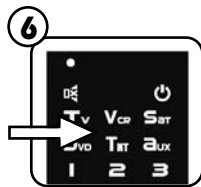

- When your device switches off, immediately press any key on the remote control to stop the search. Press the key designating the device you have just programmed in order to save the code. The remote control has been programmed. Switch the device on again and try the other functions on the remote control. If they do not all work correctly, start the procedure over again, from the beginning.

Note: You cannot change the direction the list of codes is read by pressing "SET" during the search.

FRANÇAIS

PAR RECHERCHE AUTOMATIQUE (SI VOTRE ÉQUIPEMENT NE SE TROUVE PAS DANS LA LISTE DES CODES)

1. 1 - Allumez l'appareil que vous souhaitez contrôler.
2. 2 - Appuyez et maintenez la touche "SET" et simultanément appuyez sur la touche désignant l'appareil que vous souhaitez contrôler.
3. 3 - Maintenez jusqu'à ce que le voyant s'allume. Relâchez.
4. 4 - Appuyez une fois sur la touche "SET". Le voyant clignote. Veillez à laisser pointer la télécommande vers l'appareil.
5. 5 - Appuyez sur la touche "Power" pendant 3 secondes. Le voyant de la télécommande clignote, la recherche automatique commence, en envoyant automatiquement un signal d'extinction à l'appareil toutes les 2 secondes. Relâchez le bouton power.
6. 6 - Lorsque votre appareil s'éteint appuyez immédiatement sur n'importe quelle touche de la télécommande pour arrêter la recherche. Appuyez sur la touche désignant l'appareil que vous venez de programmer pour sauvegarder le code. La télécommande est programmée. Rallumez l'appareil et essayez les autres fonctions de la télécommande. Si toutes ne fonctionnent pas correctement, recommencez la procédure.

Note : Vous ne pouvez pas changer la direction de lecture de la liste des codes en appuyant sur "SET" pendant la recherche.

ESPAÑOL

1. 1 - Encienda el aparato que desea controlar.
2. 2 - Pulse y mantenga pulsada la tecla "SET" y pulse simultáneamente la tecla que designa el aparato que desea controlar.
3. 3 - Manténgala hasta que el indicador se encienda. Luego suéltela.
4. 4 - Pulse una vez la tecla "SET". El indicador parpadea. Vele porque el mando a distancia esté dirigido hacia el aparato.
5. 5 - Pulse la tecla "Power" durante 3 segundos. El indicador del mando a distancia parpadea, la búsqueda automática comienza, enviando automáticamente una señal de extinción al aparato cada 2 segundos. Suelte el botón power.
6. 6 - Cuando su aparato se apaga pulse inmediatamente en cualquier tecla del mando a distancia para interrumpir la búsqueda. Pulse la tecla que designa el aparato que acaba de programar para guardar el código. El mando a distancia ya está programado. Encienda el aparato y pruebe las demás funciones del mando a distancia. Si todas ellas no funcionan correctamente, reinicie el procedimiento.

Nota: No puede cambiar la dirección de lectura de la lista de los códigos pulsando "SET" durante la búsqueda.

PORTUGUÊS

COM PROCURA AUTOMÁTICA (SE O SEU EQUIPAMENTO NÃO SE ENCONTRAR NA LISTA CÓDIGOS)