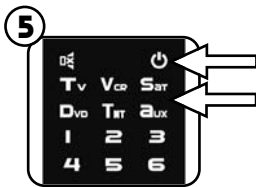

- Press the "Power" key regularly until the device switches off. Each time you press a new code is tested and a switch off signal is sent to your device. Be patient as this can take over a hundred attempts. When the device switches off, press the key designating the device you have just programmed in order to save the code. Switch the device on again and try the other functions on the remote control. If they do not all work correctly, start the procedure over again, from the beginning.

Note: You can change the direction the list of codes is read by pressing "SET" during the search.