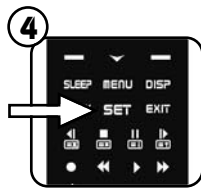

- Press the "SET" key once. The indicator flashes. Make sure you are pointing the remote control towards the device.