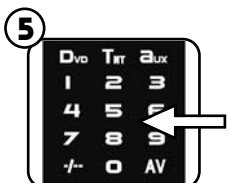

- Enter the four digit code. The indicator flashes each time a digit is entered and goes out after the fourth digit. The remote control has been programmed.