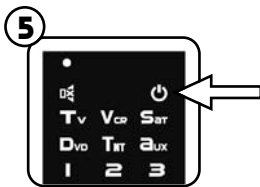

- Press the "Power" key for 3 seconds. The indicator light on the remote control flashes, the automatic search begins, automatically sending a switch off signal to the device every 2 seconds. Release the power button.