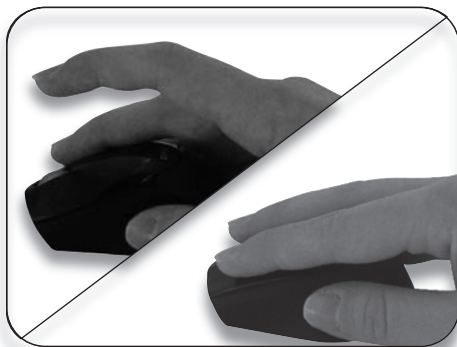

**Hold down right button then
double-click (L+R) on both buttons at once**

*Maintenez le clic droit,
puis double-cliquez (G+D)*

1200 DPI

Flashes normally
Clignotement normal

1600 DPI

Flashes quickly
Clignotement rapide

**Hold down right button then
double-click (L+R) on both buttons at once**

*Maintenez le clic droit,
puis double-cliquez (G+D)*

**Hold down right button then
double-click (L+R) on both buttons at once**