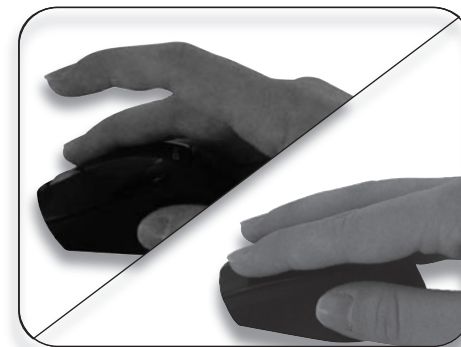

**Hold down right button then
double-click (L+R) on both buttons at once**

*Maintenez le clic droit,
puis double-cliquez (G+D)*

1200 DPI

Flashes normally
Clignotement normal

1600 DPI

Flashes quickly
Clignotement rapide

**Hold down right button then
double-click (L+R) on both buttons at once**

*Maintenez le clic droit,
puis double-cliquez (G+D)*

**Hold down right button then
double-click (L+R) on both buttons at once**