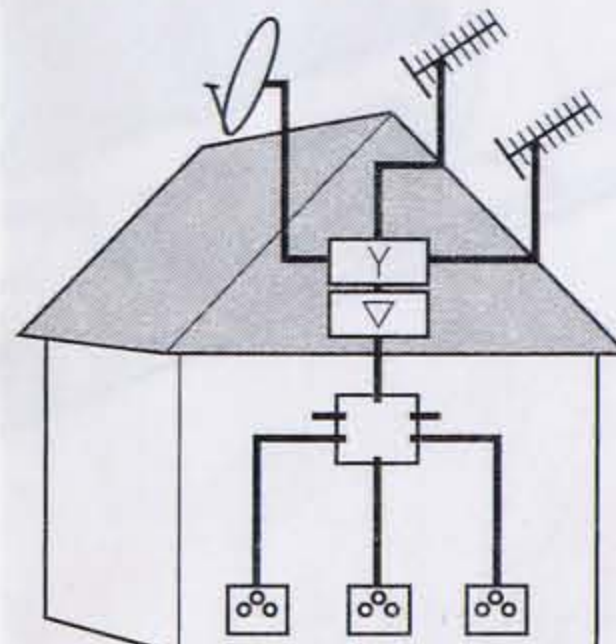

TV - FM SAT
hertzian and satellite distribution