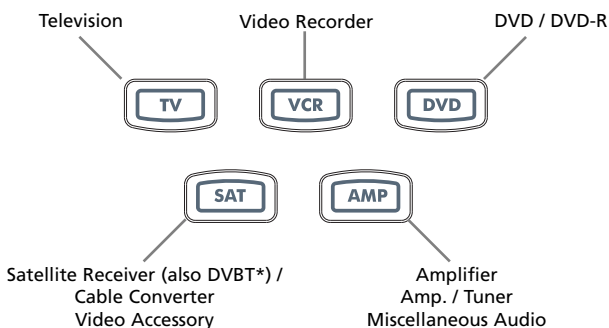

- Some codes are quite similar. If your device does not respond or is not functioning properly with one of the codes, try another code listed under your brand.
- If your device's original remote control does not have a POWER key, press PLAY instead of POWER when setting up your device.
- Remember to press the corresponding device key before operating your device.

Devices can be found under the following keys:

* DVBT codes (Digital Terrestrial / Free View) can be found in the "Satellite Receiver" section.

To set up a second TV, VCR, SAT, DVD or AMP see page 12.