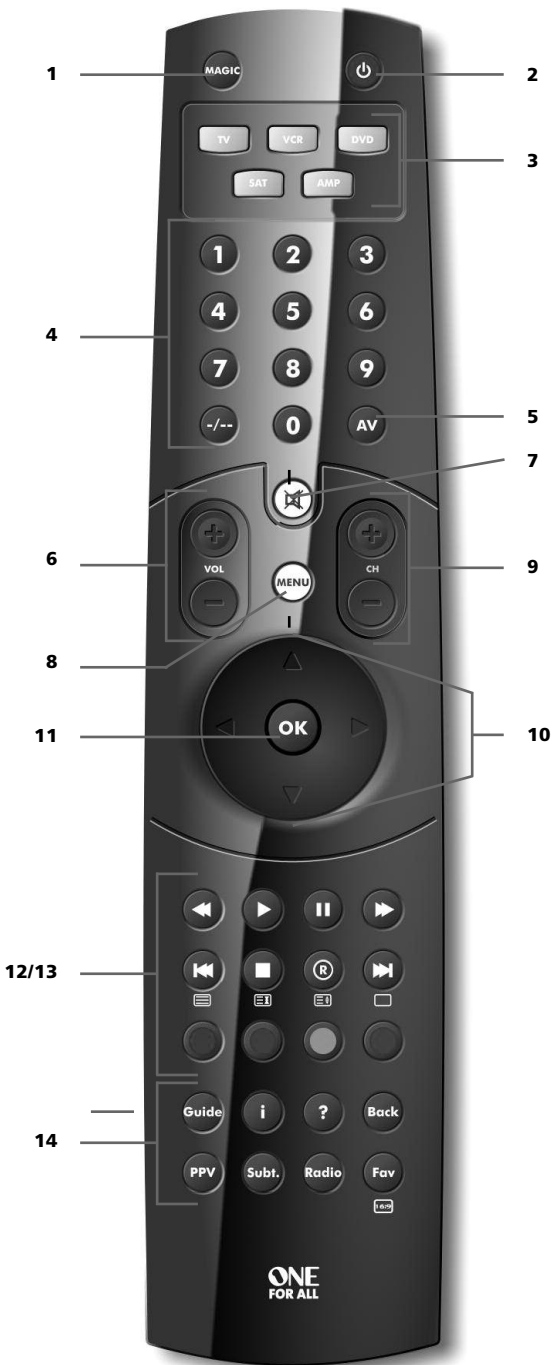

PICTURE OF ONE FOR ALL 5 REMOTE	2
INSTALLING THE BATTERIES	3
THE KEYPAD	3

SETTING UP THE ONE FOR ALL 5 (How to set up the ONE FOR ALL 5 to control your devices)	6
SEARCH METHOD	7

SET UP CODES

TV	: Television / LCD / Plasma / Projector / Rear Projector.	18
VCR	: Video Cassette Recorder / TV/VCR Combi / DVD/VCR Combi / PVR.	25
SAT	: Satellite Receiver / Set-Top-Box / DVB-S / DVB-T / Freeview (UK) / TNT (F) / Digitenne (NL) / SAT/HDD.	27
CBL	: Cable Converter / Set-Top-Box / DVB-C.	31
VAC	: Video Accessory like Media Centres / AV Accessories / AV Selectors.	32
AMP	: Audio / Amplifier / Active Speaker System.	32
TUN	: Audio / Audio Receiver/Tuner/Amplifier / (DVD) Home Cinema.	32
DVD	: DVD Player / DVD-R / DVD Home Cinema / DVD Combi / DVD/HDD.	33

CODE BLINK OUT (To find out which code is currently programmed)	8

QUICK CODE REFERENCE	8

THE LEARNING FEATURE (How to copy functions from your original working remote onto the ONE FOR ALL 5)	9

OPERATIONAL RESET	11

EXTRA FEATURES

• Mode re-assignment (Changing a device mode)	12
• Volume Punch-Through	13
• Macros (Sequence of commands)	14
• Key Magic (How to program missing functions)	16
• Colour and Brightness	17

TROUBLE-SHOOTING	17