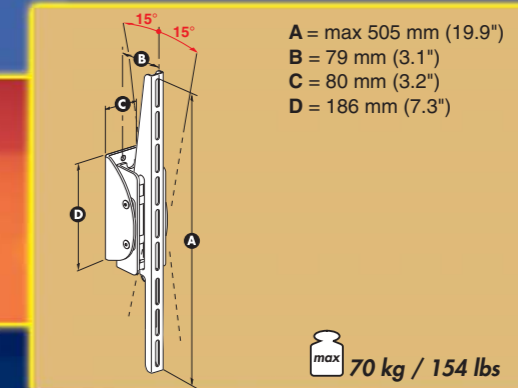

10" → 26"
 25 → 66 cm

VESA
 50 mm, 75 mm, 100 mm

LCD R30

Colours: ● ●

LCD S30

Colours: ● ●

LCD 35

Colour: ●

LCD 40

Colours: ● ●

LCD R40

Colours: ● ●

LCD S40

Colour: ●

23" → 40"
 58 → 102 cm

VESA
 100 mm, 200 mm

FLAT 1

Colour: ●

FLAT 2

Colour: ●

FLAT 3

Colour: ●

FLAT 1 Maxi

Colour: ●

FLAT 2 Maxi

Colour: ●

20" → 50"
 51 → 127 cm

LCD PLASMA

32" → 65"
 81 → 165 cm

LCD PLASMA