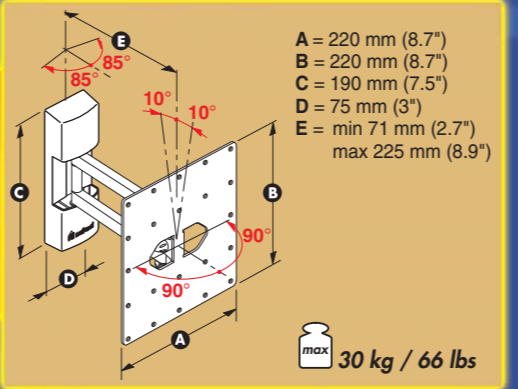

LCD 40

Colours: ● ●

LCD R40

Colours: ● ●

LCD S40

Colour: ●

23" → 40"
 58 → 102 cm

VESA
 100 mm, 200 mm