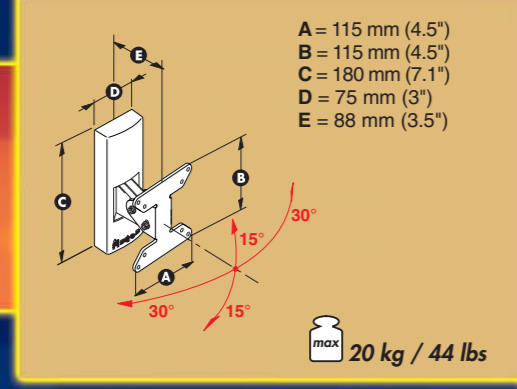

5 year warranty

Qualità certificata Certified quality

LCD 25

Colour: ●

10" → 26"
 25 → 66 cm

VESA
 75 mm, 100 mm

LCD 30

Colours: ● ●