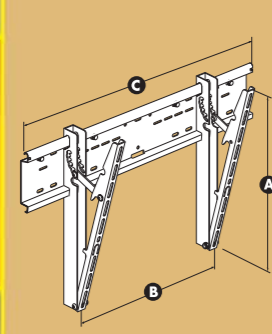

LCD PLASMA

A = max 505 mm (19.9")
B = 817 mm (32.2")
C = 860 mm (33.9")

max 70 kg / 154 lbs

FLAT 20 Maxi

Colour: ●

A = max 505 mm (19.9")
B = 817 mm (32.2")
C = 860 mm (33.9")

max 70 kg / 154 lbs

ACCESSORIES