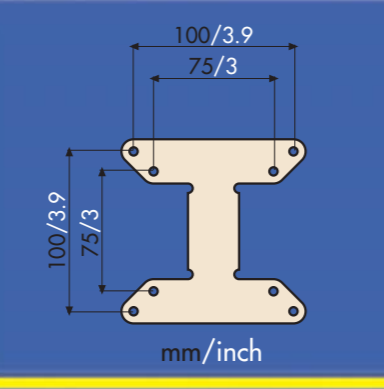

10" → 26"
25 → 66 cm