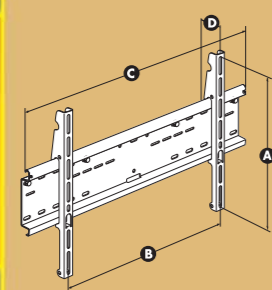

FLAT 10

Colour: ●

A = max 402 mm (15.8")
B = max 702 mm (27.6")
C = 740 mm (29.1")
D = 41 mm (1.6")

max 70 kg / 154 lbs

20" → 50"
51 → 127 cm

LCD PLASMA

A = max 402 mm (15.8")
B = max 697 mm (27.4")
C = 740 mm (29.1")
D = 54 mm (2.1")

max 70 kg / 154 lbs

FLAT 20

Colour: ●

FLAT 10 Maxi

Colour: ●

A = max 505 mm (19.9")
B = 822 mm (32.4")
C = 860 mm (33.9")
D = 41 mm (1.6")

max 70 kg / 154 lbs

32" → 65"
81 → 165 cm