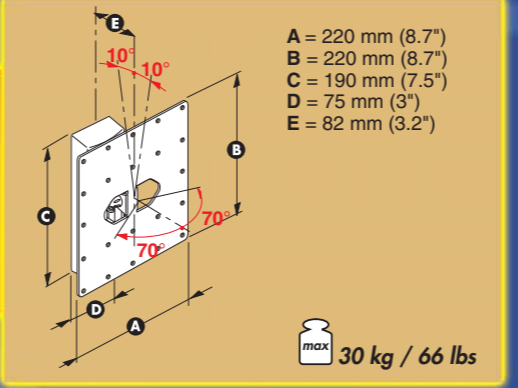

10" → 26"
 25 → 66 cm

VESA
 50 mm, 75 mm, 100 mm

LCD R30

Colours: ● ●

LCD S30

Colours: ● ●

LCD 35

Colour: ●

LCD 40

Colours: ● ●

LCD R40

Colours: ● ●

LCD S40

Colour: ●

23" → 40"
 58 → 102 cm

VESA
 100 mm, 200 mm