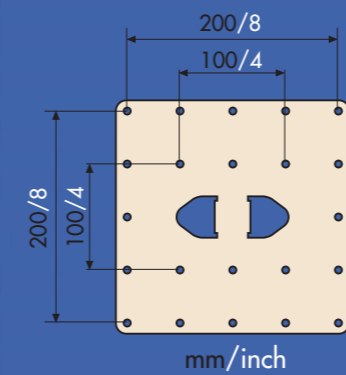

10" → 26"
 25 → 66 cm

VESA
 50 mm, 75 mm, 100 mm

LCD R30

Colours: ● ●

LCD S30

Colours: ● ●

LCD 35

Colour: ●

LCD 40

Colours: ● ●

LCD R40

Colours: ● ●

LCD S40

Colour: ●

23" → 40"
 58 → 102 cm

VESA
 100 mm, 200 mm

FLAT 1

Colour: ●

FLAT 2

Colour: ●

FLAT 3

Colour: ●

FLAT 1 Maxi

Colour: ●