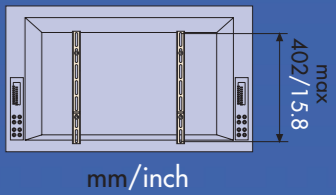

FLAT 2 Maxi

Colour: ●

20" → 50"
 51 → 127 cm

LCD PLASMA

32" → 65"
 81 → 165 cm

LCD PLASMA