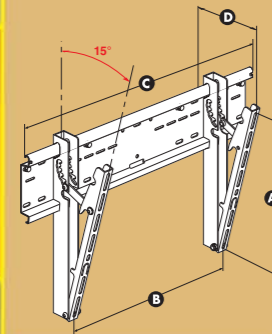

FLAT 10

Colour: ●

A = max 402 mm (15.8")
B = max 702 mm (27.6")
C = 740 mm (29.1")
D = 41 mm (1.6")

max 70 kg / 154 lbs

20" → 50"
51 → 127 cm

LCD PLASMA

A = max 402 mm (15.8")
B = max 697 mm (27.4")
C = 740 mm (29.1")
D = 54 mm (2.1")

max 70 kg / 154 lbs

FLAT 20

Colour: ●

FLAT 10 Maxi

Colour: ●

A = max 505 mm (19.9")
B = 822 mm (32.4")
C = 860 mm (33.9")
D = 41 mm (1.6")

max 70 kg / 154 lbs

32" → 65"
81 → 165 cm

LCD PLASMA

A = max 505 mm (19.9")
B = 817 mm (32.2")
C = 860 mm (33.9")

max 70 kg / 154 lbs

FLAT 20 Maxi

Colour: ●

A = max 505 mm (19.9")
B = 817 mm (32.2")
C = 860 mm (33.9")

max 70 kg / 154 lbs

ACCESSORIES