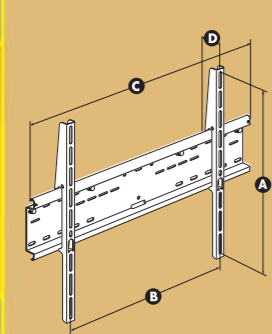

max 70 kg / 154 lbs

FLAT 20

Colour: ●

FLAT 10 Maxi

Colour: ●

A = max 505 mm (19.9")
B = 822 mm (32.4")
C = 860 mm (33.9")
D = 41 mm (1.6")

max 70 kg / 154 lbs

32" → 65"
81 → 165 cm