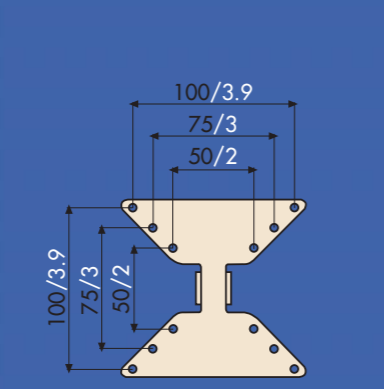

10" → 26"
 25 → 66 cm

VESA
 50 mm, 75 mm, 100 mm

LCD R30

Colours: ● ●

LCD S30

Colours: ● ●

LCD 35

Colour: ●

LCD 40

Colours: ● ●

LCD R40

Colours: ● ●

LCD S40

Colour: ●

23" → 40"
 58 → 102 cm

VESA
 100 mm, 200 mm