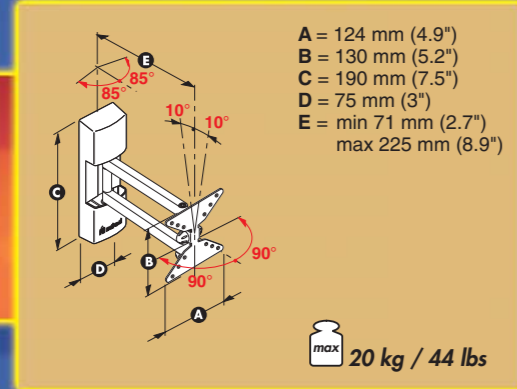

10" → 26"
 25 → 66 cm

VESA
 50 mm, 75 mm, 100 mm

LCD R30

Colours: ● ●

LCD S30

Colours: ● ●

LCD 35

Colour: ●

LCD 40

Colours: ● ●

LCD R40

Colours: ● ●

LCD S40

Colour: ●

23" → 40"
 58 → 102 cm

VESA
 100 mm, 200 mm