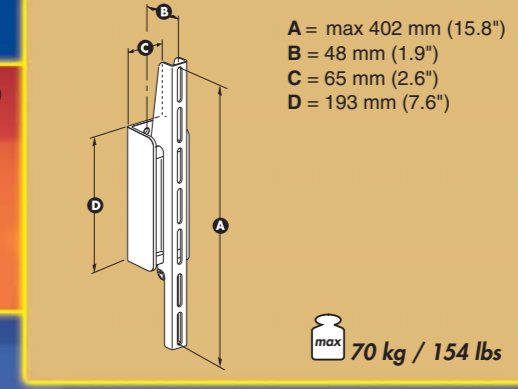

LCD 25

Colour: ●

10" → 26"
25 → 66 cm

VESA
75 mm, 100 mm

LCD 30

Colours: ● ●

10" → 26"
25 → 66 cm

VESA
50 mm, 75 mm, 100 mm

LCD R30

Colours: ● ●

LCD S30

Colours: ● ●

LCD 35

Colour: ●

LCD 40

Colours: ● ●

LCD R40

Colours: ● ●

LCD S40

Colour: ●

23" → 40"
58 → 102 cm

VESA
100 mm, 200 mm

FLAT 1

Colour: ●

FLAT 2

Colour: ●

FLAT 3

Colour: ●

FLAT 1 Maxi

Colour: ●

FLAT 2 Maxi

Colour: ●

20" → 50"
51 → 127 cm

LCD PLASMA

32" → 65"
81 → 165 cm

LCD PLASMA