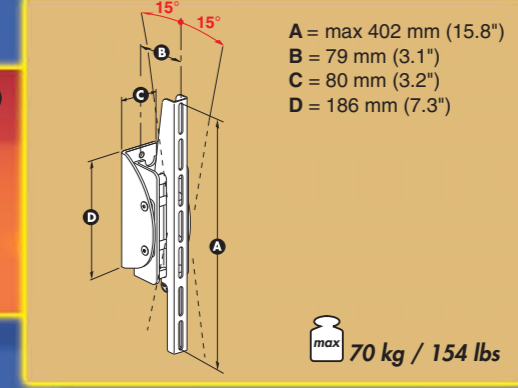

LCD 40

Colours: ● ●

LCD R40

Colours: ● ●

LCD S40

Colour: ●

23" → 40"
 58 → 102 cm

VESA
 100 mm, 200 mm

FLAT 1

Colour: ●

FLAT 2

Colour: ●

FLAT 3

Colour: ●

FLAT 1 Maxi

Colour: ●

FLAT 2 Maxi

Colour: ●

20" → 50"
 51 → 127 cm

LCD PLASMA

32" → 65"
 81 → 165 cm

LCD PLASMA