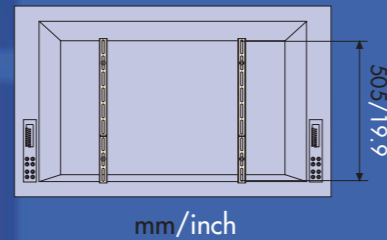

FLAT 10

Colour: ●

A = max 402 mm (15.8")
B = max 702 mm (27.6")
C = 740 mm (29.1")
D = 41 mm (1.6")

max 70 kg / 154 lbs

20" → 50"
51 → 127 cm

LCD PLASMA

A = max 402 mm (15.8")
B = max 697 mm (27.4")
C = 740 mm (29.1")
D = 54 mm (2.1")

max 70 kg / 154 lbs

FLAT 20

Colour: ●

FLAT 10 Maxi

Colour: ●

A = max 505 mm (19.9")
B = 822 mm (32.4")
C = 860 mm (33.9")
D = 41 mm (1.6")

max 70 kg / 154 lbs

32" → 65"
81 → 165 cm

LCD PLASMA

A = max 505 mm (19.9")
B = 817 mm (32.2")
C = 860 mm (33.9")

max 70 kg / 154 lbs

FLAT 20 Maxi

Colour: ●

A = max 505 mm (19.9")
B = 817 mm (32.2")
C = 860 mm (33.9")

max 70 kg / 154 lbs

ACCESSORIES