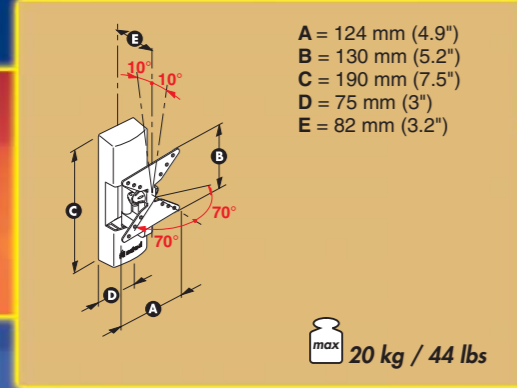

5 year warranty

Qualità certificata Certified quality

LCD 25

Colour: ●

10" → 26"
 25 → 66 cm

VESA
 75 mm, 100 mm

LCD 30

Colours: ● ●

10" → 26"
 25 → 66 cm

VESA
 50 mm, 75 mm, 100 mm

LCD R30

Colours: ● ●

LCD S30

Colours: ● ●

LCD 35

Colour: ●