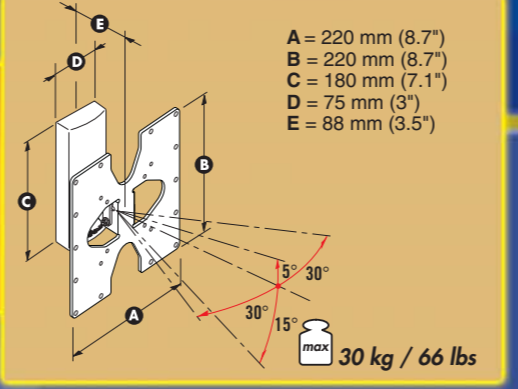

10" → 26"
 25 → 66 cm

VESA
 50 mm, 75 mm, 100 mm

LCD R30

Colours: ● ●

LCD S30

Colours: ● ●

LCD 35

Colour: ●

LCD 40

Colours: ● ●

LCD R40

Colours: ● ●

LCD S40

Colour: ●

23" → 40"
 58 → 102 cm

VESA
 100 mm, 200 mm