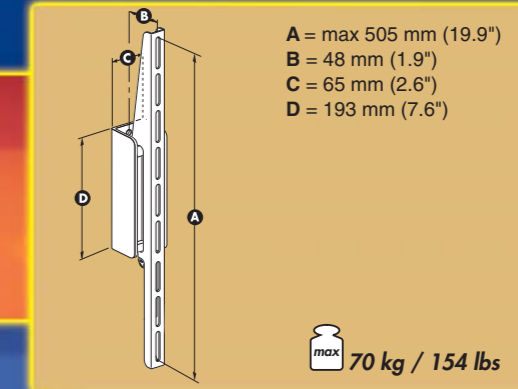

LCD 40

Colours: ● ●

LCD R40

Colours: ● ●

LCD S40

Colour: ●

23" → 40"
 58 → 102 cm

VESA
 100 mm, 200 mm

FLAT 1

Colour: ●

FLAT 2

Colour: ●

FLAT 3

Colour: ●

FLAT 1 Maxi

Colour: ●

FLAT 2 Maxi

Colour: ●

20" → 50"
 51 → 127 cm

LCD PLASMA

32" → 65"
 81 → 165 cm

LCD PLASMA