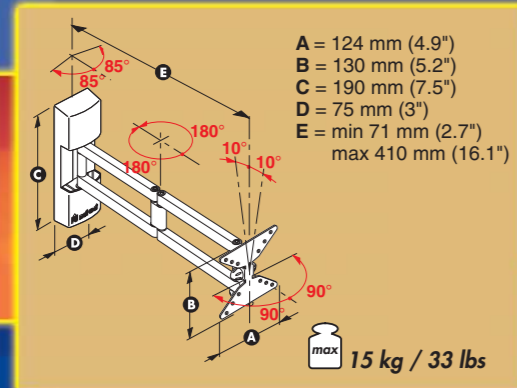

10" → 26"
 25 → 66 cm

VESA
 50 mm, 75 mm, 100 mm

LCD R30

Colours: ● ●

LCD S30

Colours: ● ●

LCD 35

Colour: ●

LCD 40

Colours: ● ●

LCD R40

Colours: ● ●

LCD S40

Colour: ●

23" → 40"
 58 → 102 cm

VESA
 100 mm, 200 mm