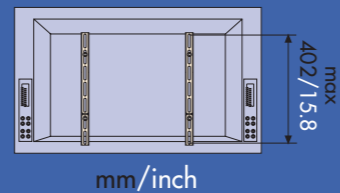

FLAT 10

Colour: ●

A = max 402 mm (15.8")
B = max 702 mm (27.6")
C = 740 mm (29.1")
D = 41 mm (1.6")

max 70 kg / 154 lbs

20" → 50"
51 → 127 cm

LCD PLASMA

A = max 402 mm (15.8")
B = max 697 mm (27.4")
C = 740 mm (29.1")
D = 54 mm (2.1")