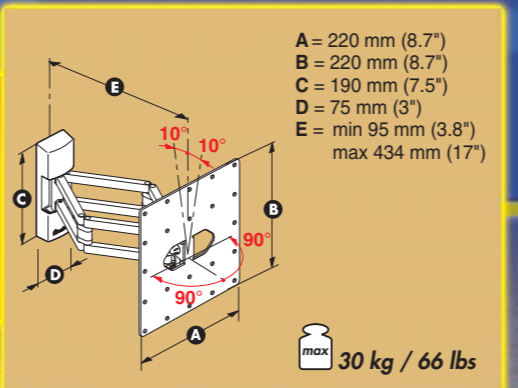

LCD 40

Colours: ● ●

LCD R40

Colours: ● ●

LCD S40

Colour: ●

23" → 40"
 58 → 102 cm

VESA
 100 mm, 200 mm