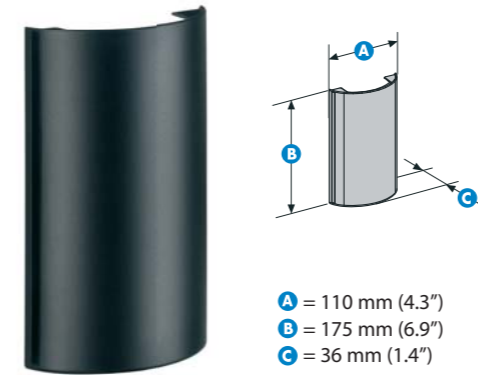

LINE COVER

- Raccordo coprifili
- Colonne cache câbles
- Cable-concealing coupling element