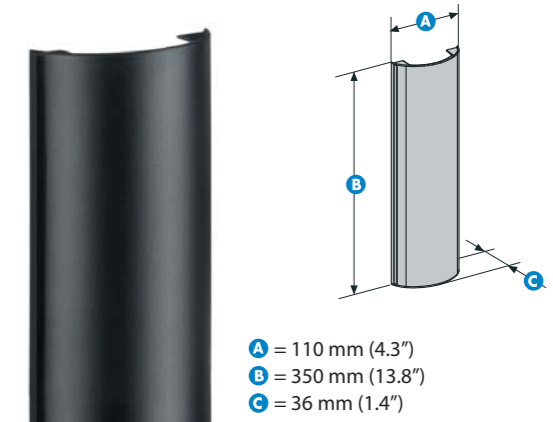

LINE COVER DOUBLE

- Raccordo coprifili
- Colonne cache câbles
- Cable-concealing coupling element