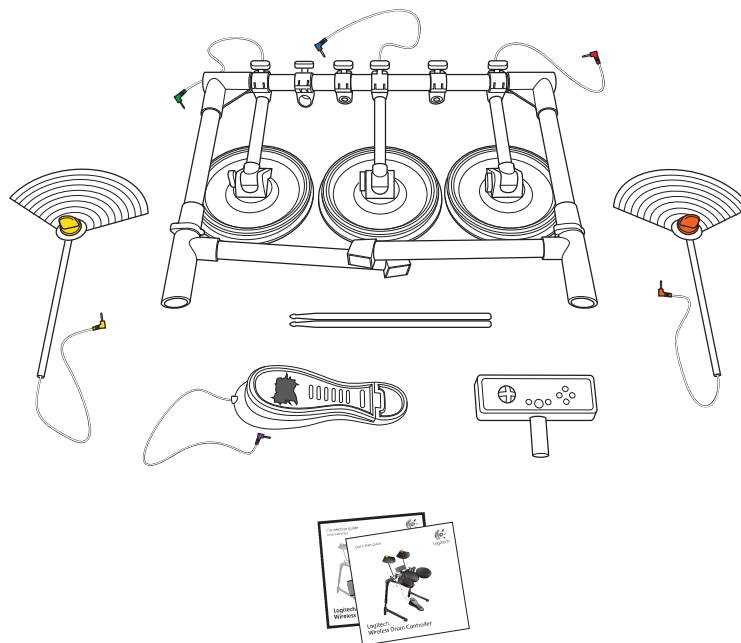

Logitech Wireless Drum Controller

1

2

3

4

5

6

7