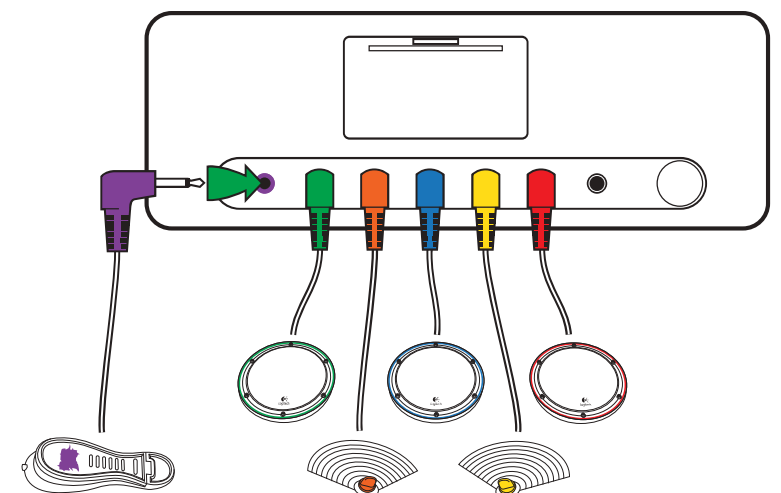

www.logitech.com

© 2009 Logitech. All rights reserved. Logitech, the Logitech logo, and other Logitech marks are owned by Logitech and may be registered. All other trademarks are the property of their respective owners. Logitech assumes no responsibility for any errors that may appear in this manual. Information contained herein is subject to change without notice.

620-002244.005

www.logitech.com/support

België / Belgique	Dutch: +32-(0)2 200 64 44; French: +32-(0)2 200 64 40	Россия	+7(495) 641 34 60
Česká Republika	+420 239 000 335	Schweiz / Suisse Svizzera	D +41-(0)22 761 40 12 F +41-(0)22 761 40 16 I +41-(0)22 761 40 20 E +41 (0)22 761 40 25
Danmark	+45-38 32 31 20	South Africa	0800 981 089
Deutschland	+49-(0)69-51 709 427	Suomi	+358-(0)9 725 191 08
España	+34 -91-275 45 88	Sverige	+46-(0)8-501 632 83
France	+33-(0)1-57 32 32 71	Türkiye	00800 44 882 5862
Ireland	+353-(0)1 524 50 80	United Arab Emirates	8000 441-4294
Italia	+39-02-91 48 30 31	United Kingdom	+44-(0)203-024-81 59
Magyarország	+36-177-74 853	European, Mid. East., & African Hq. Romanel s/Morges, Switzerland	English: +41-(0)22 761 40 25 Fax: +41-(0)21 863 54 02
Nederland	+31-(0)-20-200 84 33	Eastern Europe	English: 41-(0)22 761 40 25
Norge	+47-(0)24 159 579		
Österreich	+43-(0)1 206 091 026		
Polska	00800 441 17 19		
Portugal	+351-21-415 90 16		
United States	+1 646-454-3200	Chile	1230 020 5484
Argentina	+0800 555 3284	Latin America	+55 11 3444 6761
Brasil	+0800 891 4173	Mexico	001 800 578 9619
Canada	1-866-934-5644