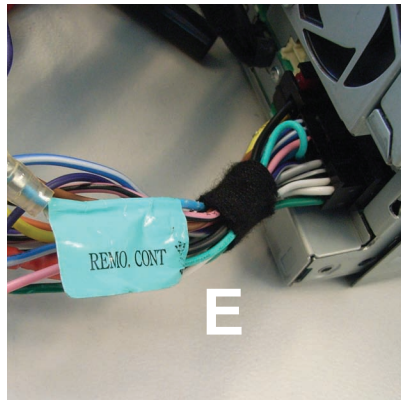

KENWOOD

Steering Wheel Remote Control Adaptor

CAW-TY1290

Toyota Avensis 2003>

Toyota Corolla Verso 2003>

Toyota Previa 2003>

Toyota RAV4 2003>

Check for latest updates on:
www.kenwood.eu

1

2

3

4

OR

5

Vehicle Function	Click
Vol +	Vol +
Vol -	Vol -
Preset +	Preset +
Preset -	Preset -
Source	Source

*Functions Given are a general guide, exact functionality may vary with Kenwood Model/Vehicle