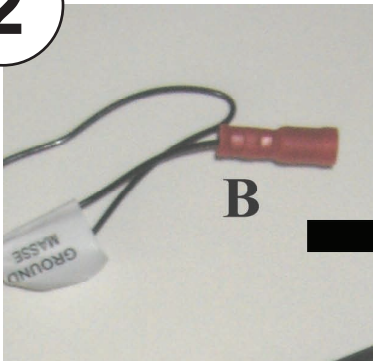

KENWOOD

Steering Wheel Remote Control Adaptor

CAW-TY1290

Toyota Avensis 2003>

Toyota Corolla Verso 2003>

Toyota Previa 2003>

Toyota RAV4 2003>

Check for latest updates on:
www.kenwood.eu

1

2

3

4

OR

5

Vehicle Function	Click
Vol +	Vol +
Vol -	Vol -
Preset +	Preset +
Preset -	Preset -
Source	Source

*Functions Given are a general guide, exact functionality may vary with Kenwood Model/Vehicle