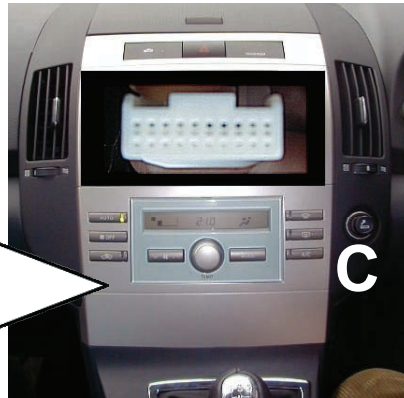

KENWOOD

Steering Wheel Remote Control Adaptor

CAW-TY1290

Toyota Avensis 2003>

Toyota Corolla Verso 2003>

Toyota Previa 2003>

Toyota RAV4 2003>

Check for latest updates on:
www.kenwood.eu

1

2

3

4

OR

5

Vehicle Function	Click
Vol +	Vol +
Vol -	Vol -
Preset +	Preset +
Preset -	Preset -
Source	Source

*Functions Given are a general guide, exact functionality may vary with Kenwood Model/Vehicle