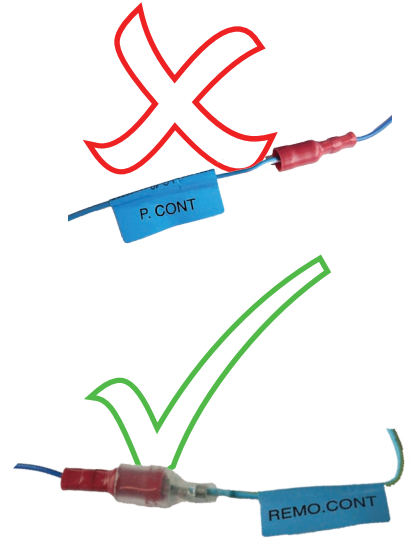

KENWOOD

Steering Wheel Remote Control Adaptor

CAW-TY1290

Toyota Avensis 2003>

Toyota Corolla Verso 2003>

Toyota Previa 2003>

Toyota RAV4 2003>

Check for latest updates on:
www.kenwood.eu

1

2

3

4

OR

5

Vehicle Function	Click
Vol +	Vol +
Vol -	Vol -
Preset +	Preset +
Preset -	Preset -
Source	Source

*Functions Given are a general guide, exact functionality may vary with Kenwood Model/Vehicle