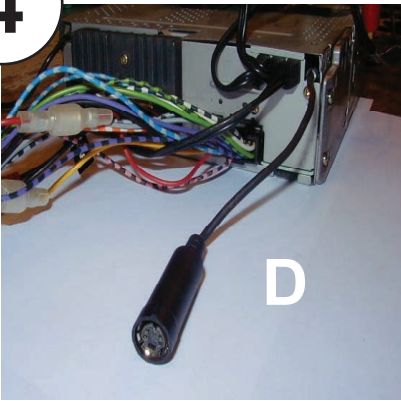

KENWOOD

Steering Wheel Remote Control Adaptor

CAW-TY1290

Toyota Avensis 2003>

Toyota Corolla Verso 2003>

Toyota Previa 2003>

Toyota RAV4 2003>

Check for latest updates on:
www.kenwood.eu

1

2

3

4

OR

5

Vehicle Function	Click
Vol +	Vol +
Vol -	Vol -
Preset +	Preset +
Preset -	Preset -
Source	Source

*Functions Given are a general guide, exact functionality may vary with Kenwood Model/Vehicle