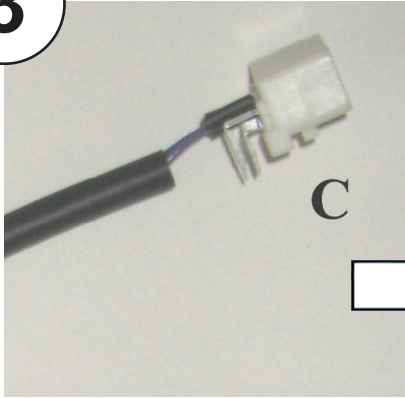

KENWOOD

Steering Wheel Remote Control Adaptor

CAW-TY1290

Toyota Avensis 2003>

Toyota Corolla Verso 2003>

Toyota Previa 2003>

Toyota RAV4 2003>

Check for latest updates on:
www.kenwood.eu

1

2

3

4

OR

5

Vehicle Function	Click
Vol +	Vol +
Vol -	Vol -
Preset +	Preset +
Preset -	Preset -
Source	Source

*Functions Given are a general guide, exact functionality may vary with Kenwood Model/Vehicle