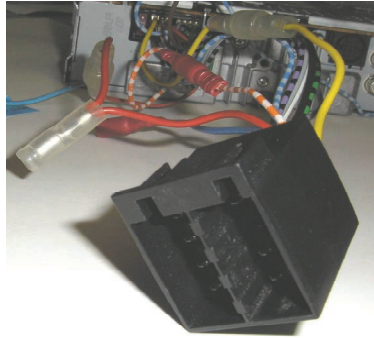

KENWOOD

Steering Wheel Remote Control Adaptor

CAW-TY1290

Toyota Avensis 2003>

Toyota Corolla Verso 2003>

Toyota Previa 2003>

Toyota RAV4 2003>

Check for latest updates on:
www.kenwood.eu

1

2

3

4

OR

5

Vehicle Function	Click
Vol +	Vol +
Vol -	Vol -
Preset +	Preset +
Preset -	Preset -
Source	Source

*Functions Given are a general guide, exact functionality may vary with Kenwood Model/Vehicle