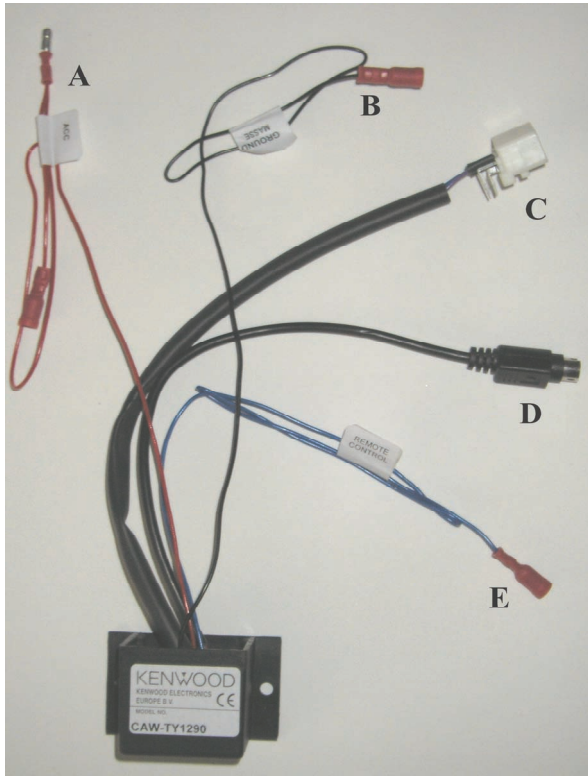

KENWOOD

Steering Wheel Remote Control Adaptor

CAW-TY1290

Toyota Avensis 2003>

Toyota Corolla Verso 2003>

Toyota Previa 2003>

Toyota RAV4 2003>

Check for latest updates on:
www.kenwood.eu

1

2

3

4

OR

5

Vehicle Function	Click
Vol +	Vol +
Vol -	Vol -
Preset +	Preset +
Preset -	Preset -
Source	Source

*Functions Given are a general guide, exact functionality may vary with Kenwood Model/Vehicle