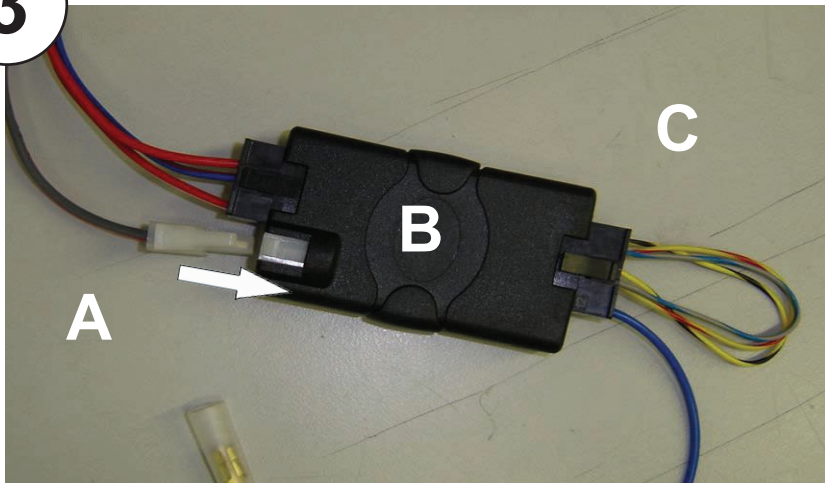

KENWOOD

Steering Wheel Remote Control Adaptor

CAW-PG7260

Peugeot 206 09/99-05/01 (6-Function)

Peugeot 306 08/99-05/01 (4-Function)

Check for latest updates on:
www.kenwood.eu

1

OR

2

3

4

Remove the steering column shroud, and connect 5 pin plug (Harness D) to the vehicle harness

5

6

Vehicle Function	Click	Hold
Vol +	Vol +	-
Vol -	Vol -	-
Mute	Mute	-
Source	Source	-
▶▶	Seek +	Preset +
◀◀	Seek -	Preset -