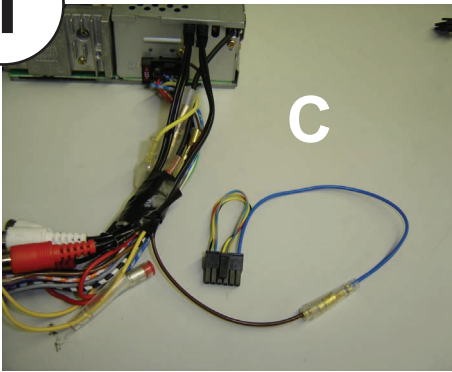

KENWOOD

Steering Wheel Remote Control Adaptor

CAW-PG7260

Peugeot 206 09/99-05/01 (6-Function)

Peugeot 306 08/99-05/01 (4-Function)

Check for latest updates on:
www.kenwood.eu

1

OR

2

3

4

Remove the steering column shroud, and connect 5 pin plug (Harness D) to the vehicle harness

5

6

Vehicle Function	Click	Hold
Vol +	Vol +	-
Vol -	Vol -	-
Mute	Mute	-
Source	Source	-
▶▶	Seek +	Preset +
◀◀	Seek -	Preset -