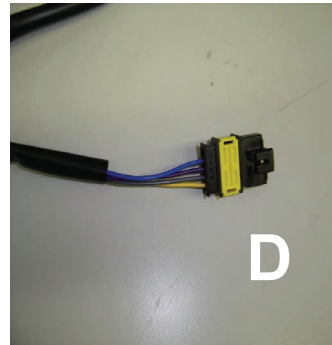

KENWOOD

Steering Wheel Remote Control Adaptor

CAW-PG7260

Peugeot 206 09/99-05/01 (6-Function)

Peugeot 306 08/99-05/01 (4-Function)

Check for latest updates on:
www.kenwood.eu

1

OR

2

3

4

Remove the steering column shroud, and connect 5 pin plug (Harness D) to the vehicle harness

5

6

Vehicle Function	Click	Hold
Vol +	Vol +	-
Vol -	Vol -	-
Mute	Mute	-
Source	Source	-
▶▶	Seek +	Preset +
◀◀	Seek -	Preset -