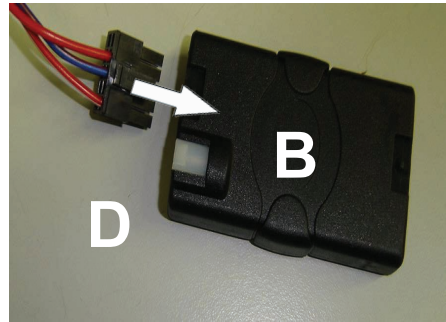

KENWOOD

Steering Wheel Remote Control Adaptor

CAW-PG7260

Peugeot 206 09/99-05/01 (6-Function)

Peugeot 306 08/99-05/01 (4-Function)

Check for latest updates on:
www.kenwood.eu

1

OR

2

3

4

Remove the steering column shroud, and connect 5 pin plug (Harness D) to the vehicle harness

5

6

Vehicle Function	Click	Hold
Vol +	Vol +	-
Vol -	Vol -	-
Mute	Mute	-
Source	Source	-
▶▶	Seek +	Preset +
◀◀	Seek -	Preset -