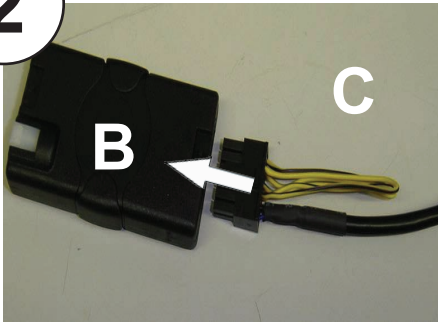

KENWOOD

Steering Wheel Remote Control Adaptor

CAW-PG7260

Peugeot 206 09/99-05/01 (6-Function)

Peugeot 306 08/99-05/01 (4-Function)

Check for latest updates on:
www.kenwood.eu

1

OR

2

3

4

Remove the steering column shroud, and connect 5 pin plug (Harness D) to the vehicle harness

5

6

Vehicle Function	Click	Hold
Vol +	Vol +	-
Vol -	Vol -	-
Mute	Mute	-
Source	Source	-
▶▶	Seek +	Preset +
◀◀	Seek -	Preset -