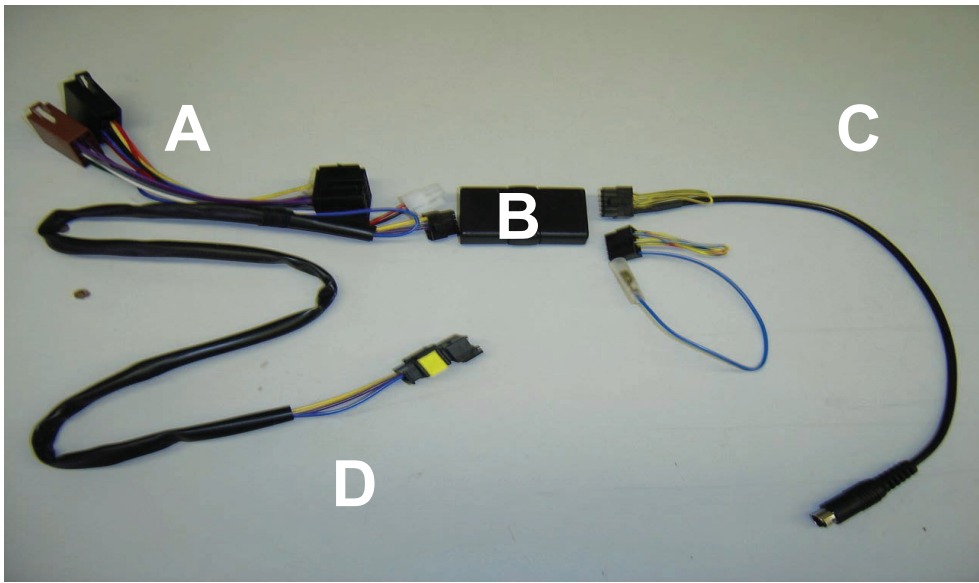

KENWOOD

Steering Wheel Remote Control Adaptor

CAW-PG7260

Peugeot 206 09/99-05/01 (6-Function)

Peugeot 306 08/99-05/01 (4-Function)

Check for latest updates on:
www.kenwood.eu

1

OR

2

3

4

Remove the steering column shroud, and connect 5 pin plug (Harness D) to the vehicle harness

5

6

Vehicle Function	Click	Hold
Vol +	Vol +	-
Vol -	Vol -	-
Mute	Mute	-
Source	Source	-
▶▶	Seek +	Preset +
◀◀	Seek -	Preset -

*Functions Given are a general guide, exact functionality may vary with Kenwood Model/Vehicle