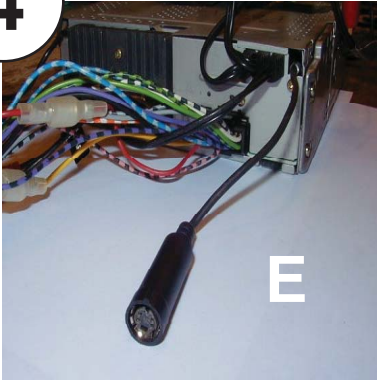

## Steering Wheel Remote Control Adaptor

2

3

4

OR

5

Vehicle Function	Click
Vol +	Vol +
Vol -	Vol -
Preset +	Preset +
Preset -	Preset -
Source	Source

\*Functions Given are a general guide, exact functionality may vary with Kenwood Model/Vehicle