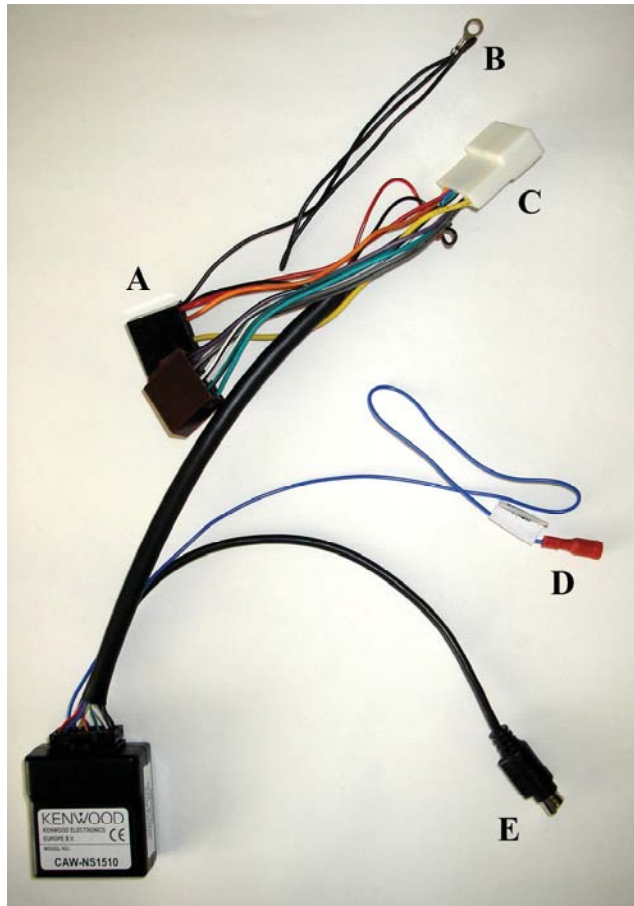

## Steering Wheel Remote Control Adaptor

### **CAW-NS1510**

Nissan Navara 2007 ->

Nissan Pathfinder 2007 ->

Nissan Qashqui 2007 ->

Nissan Note 2008 ->

Nissan Micra 2008 ->

Check for latest updates on:  
[www.kenwood.eu](http://www.kenwood.eu)

1

2

3

4

OR

5

Vehicle Function	Click
Vol +	Vol +
Vol -	Vol -
Preset +	Preset +
Preset -	Preset -
Source	Source

\*Functions Given are a general guide, exact functionality may vary with Kenwood Model/Vehicle