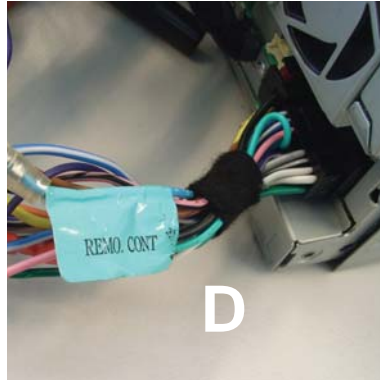

## Steering Wheel Remote Control Adaptor

2

3

4

OR

5

Vehicle Function	Click
Vol +	Vol +
Vol -	Vol -
Preset +	Preset +
Preset -	Preset -
Source	Source

\*Functions Given are a general guide, exact functionality may vary with Kenwood Model/Vehicle