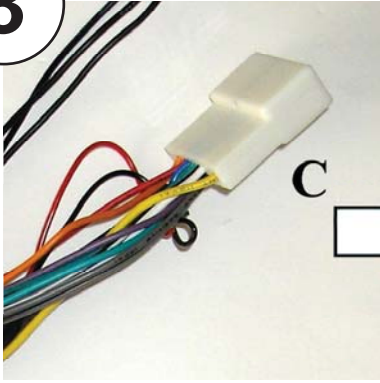

## Steering Wheel Remote Control Adaptor

### **CAW-NS1510**

Nissan Navara 2007 ->

Nissan Pathfinder 2007 ->

Nissan Qashqui 2007 ->

Nissan Note 2008 ->

Nissan Micra 2008 ->

Check for latest updates on:  
[www.kenwood.eu](http://www.kenwood.eu)

1

2

3

4

OR

5

Vehicle Function	Click
Vol +	Vol +
Vol -	Vol -
Preset +	Preset +
Preset -	Preset -
Source	Source

\*Functions Given are a general guide, exact functionality may vary with Kenwood Model/Vehicle