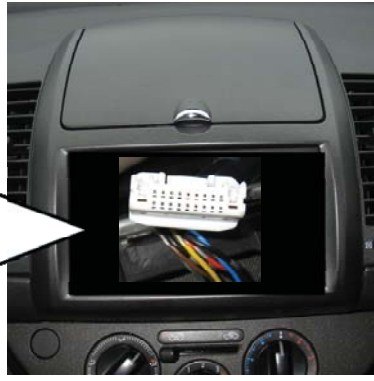

## Steering Wheel Remote Control Adaptor

2

3

4

OR

5

Vehicle Function	Click
Vol +	Vol +
Vol -	Vol -
Preset +	Preset +
Preset -	Preset -
Source	Source

\*Functions Given are a general guide, exact functionality may vary with Kenwood Model/Vehicle