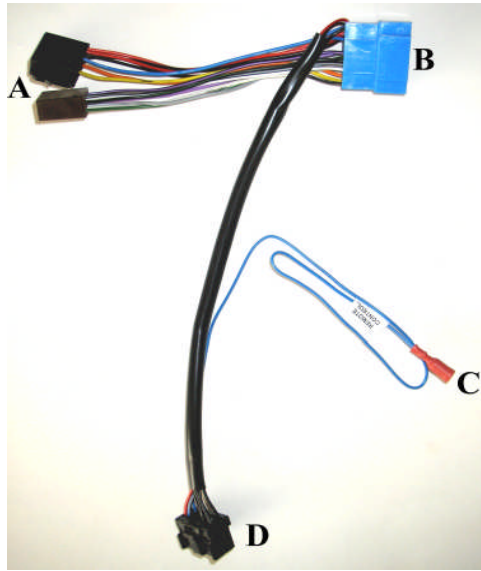

# KENWOOD

Steering Wheel Remote Control Adaptor

**CAW-RL2000 & CAW-HD2480**

3

HONDA CRV 2006 > 2007

Check for latest updates on:

[www.kenwood.eu](http://www.kenwood.eu)

1

2

3

OR

4

5

Vehicle Function	Function
vol +	vol +
vol -	vol -
Seek +	Seek +
Seek -	Seek -
Mode	Source
Mute	Mute

\* Functions given are a general guide exact functionality may vary with Kenwood Model/Vehicle