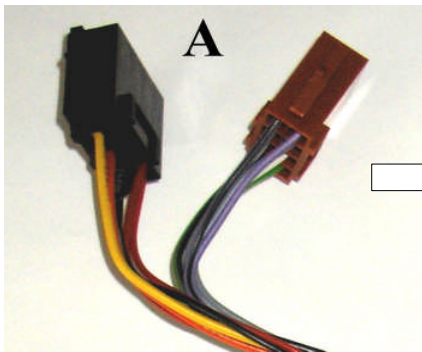

# KENWOOD

Steering Wheel Remote Control Adaptor

**CAW-RL2000 & CAW-HD2480**

3

HONDA CRV 2006 > 2007

Check for latest updates on:

[www.kenwood.eu](http://www.kenwood.eu)

1

2

3

OR

4

5

Vehicle Function	Function
vol +	vol +
vol -	vol -
Seek +	Seek +
Seek -	Seek -
Mode	Source
Mute	Mute

\* Functions given are a general guide exact functionality may vary with Kenwood Model/Vehicle