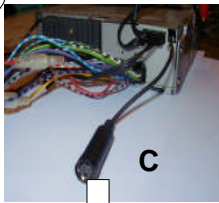

# KENWOOD

Steering Wheel Remote Control Adaptor

**CAW-RL2000 & CAW-HD2480**

3

HONDA CRV 2006 > 2007

Check for latest updates on:

[www.kenwood.eu](http://www.kenwood.eu)

1

2

3

OR

4

5

Vehicle Function	Function
vol +	vol +
vol -	vol -
Seek +	Seek +
Seek -	Seek -
Mode	Source
Mute	Mute

\* Functions given are a general guide exact functionality may vary with Kenwood Model/Vehicle