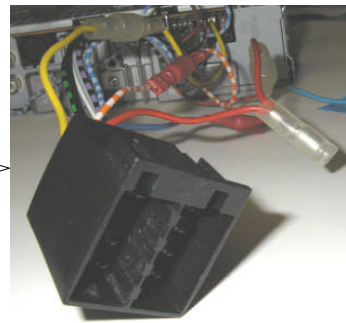

# KENWOOD

Steering Wheel Remote Control Adaptor

**CAW-RL2000 & CAW-HD2480**

3

HONDA CRV 2006 > 2007

Check for latest updates on:

[www.kenwood.eu](http://www.kenwood.eu)

1

2

3

OR

4

5

Vehicle Function	Function
vol +	vol +
vol -	vol -
Seek +	Seek +
Seek -	Seek -
Mode	Source
Mute	Mute

\* Functions given are a general guide exact functionality may vary with Kenwood Model/Vehicle