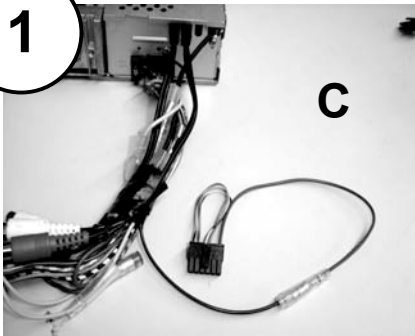

KENWOOD

Listen to the Future

Steering Wheel Remote Control Adaptor

CAW-FT7050

Fiat Punto 10/95-08/99

Fiat Marea 03/97-06/99

www.kenwood-europe.com

1

2

3

Set Mode for required vehicle using Orange & Yellow Jumper leads (See Below)

Vehicle	Yellow Jumper	Orange Jumper
Punto 10/95-08/99	Open	Open
Marea 03/97-06/99	Open	Connected
Marea 03/97-06/99	Connected	Open
(Volume/Seek Commands Reversed)		

NOTE: If Mode settings are changed once connected to the vehicle, Harness A must be disconnected and re-connected before the settings will take effect.

4

5

Vehicle Function	Click	Hold
_/+	Vol+	-
_/-	Vol-	-
+	Seek+	Preset+
-	Seek-	Preset-
Tune	Seek+	Seek-
Band	Source/On	
Mode	Source/On	
Mute	Mute	