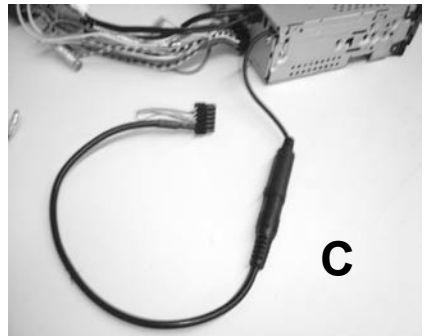

KENWOOD

Listen to the Future

Steering Wheel Remote Control Adaptor

CAW-FT7050

Fiat Punto 10/95-08/99

Fiat Marea 03/97-06/99

www.kenwood-europe.com

1

2

3

Set Mode for required vehicle using Orange & Yellow Jumper leads (See Below)

Vehicle	Yellow Jumper	Orange Jumper
Punto 10/95-08/99	Open	Open
Marea 03/97-06/99	Open	Connected
Marea 03/97-06/99	Connected	Open
(Volume/Seek Commands Reversed)		

NOTE: If Mode settings are changed once connected to the vehicle, Harness A must be disconnected and re-connected before the settings will take effect.

4

5

Vehicle Function	Click	Hold
_/+	Vol+	-
_/-	Vol-	-
+	Seek+	Preset+
-	Seek-	Preset-
Tune	Seek+	Seek-
Band	Source/On	
Mode	Source/On	
Mute	Mute	