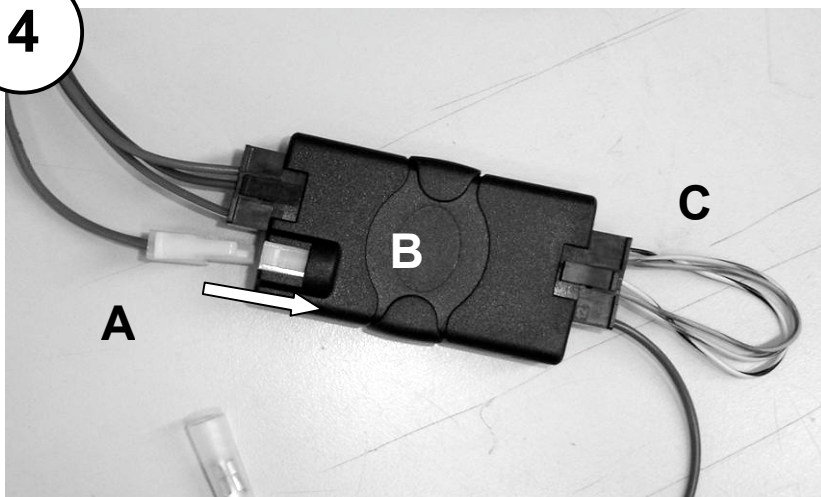

2

3

Set Mode for required vehicle using Orange & Yellow Jumper leads (See Below)

Vehicle	Yellow Jumper	Orange Jumper
Punto 10/95-08/99	Open	Open
Marea 03/97-06/99	Open	Connected
Marea 03/97-06/99	Connected	Open
(Volume/Seek Commands Reversed)		

NOTE: If Mode settings are changed once connected to the vehicle, Harness A must be disconnected and re-connected before the settings will take effect.

4

5

Vehicle Function	Click	Hold
_/+	Vol+	-
_/-	Vol-	-
+	Seek+	Preset+
-	Seek-	Preset-
Tune	Seek+	Seek-
Band	Source/On	
Mode	Source/On	
Mute	Mute	