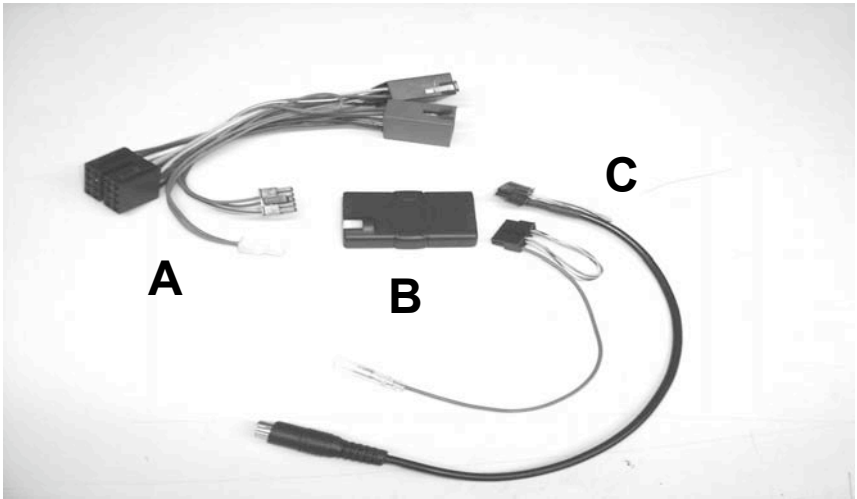

KENWOOD

Listen to the Future

Steering Wheel Remote Control Adaptor

CAW-FT7050

Fiat Punto 10/95-08/99

Fiat Marea 03/97-06/99

www.kenwood-europe.com

1

2

3

Set Mode for required vehicle using Orange & Yellow Jumper leads (See Below)

Vehicle	Yellow Jumper	Orange Jumper
Punto 10/95-08/99	Open	Open
Marea 03/97-06/99	Open	Connected
Marea 03/97-06/99	Connected	Open
(Volume/Seek Commands Reversed)		

NOTE: If Mode settings are changed once connected to the vehicle, Harness A must be disconnected and re-connected before the settings will take effect.

4

5

Vehicle Function	Click	Hold
_/+	Vol+	-
_/-	Vol-	-
+	Seek+	Preset+
-	Seek-	Preset-
Tune	Seek+	Seek-
Band	Source/On	
Mode	Source/On	
Mute	Mute	