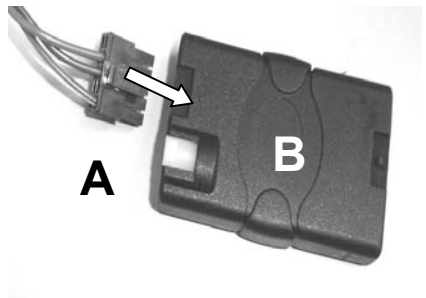

KENWOOD

Listen to the Future

Steering Wheel Remote Control Adaptor

CAW-FT7050

Fiat Punto 10/95-08/99

Fiat Marea 03/97-06/99

www.kenwood-europe.com

1

2

3

Set Mode for required vehicle using Orange & Yellow Jumper leads (See Below)

Vehicle	Yellow Jumper	Orange Jumper
Punto 10/95-08/99	Open	Open
Marea 03/97-06/99	Open	Connected
Marea 03/97-06/99	Connected	Open
(Volume/Seek Commands Reversed)		