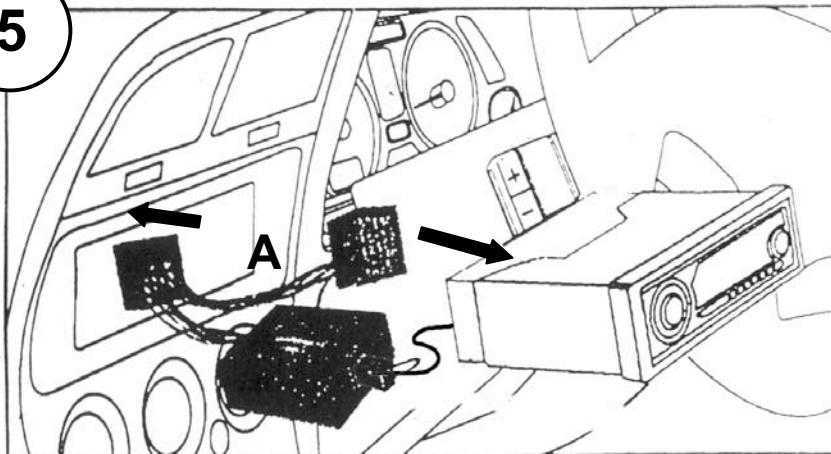

2

3

Set Mode for required vehicle using Orange & Yellow Jumper leads (See Below)

Vehicle	Yellow Jumper	Orange Jumper
Punto 10/95-08/99	Open	Open
Marea 03/97-06/99	Open	Connected
Marea 03/97-06/99	Connected	Open
(Volume/Seek Commands Reversed)		

NOTE: If Mode settings are changed once connected to the vehicle, Harness A must be disconnected and re-connected before the settings will take effect.

4

5

Vehicle Function	Click	Hold
_/+	Vol+	-
_/-	Vol-	-
+	Seek+	Preset+
-	Seek-	Preset-
Tune	Seek+	Seek-
Band	Source/On	
Mode	Source/On	
Mute	Mute	