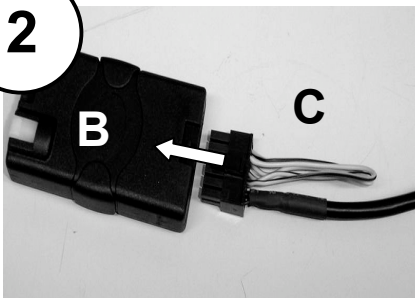

KENWOOD

Listen to the Future

Steering Wheel Remote Control Adaptor

CAW-FT7050

Fiat Punto 10/95-08/99

Fiat Marea 03/97-06/99

www.kenwood-europe.com

1

2

3

Set Mode for required vehicle using Orange & Yellow Jumper leads (See Below)

Vehicle	Yellow Jumper	Orange Jumper
Punto 10/95-08/99	Open	Open
Marea 03/97-06/99	Open	Connected
Marea 03/97-06/99	Connected	Open
(Volume/Seek Commands Reversed)		

NOTE: If Mode settings are changed once connected to the vehicle, Harness A must be disconnected and re-connected before the settings will take effect.

4

5

Vehicle Function	Click	Hold
_/+	Vol+	-
_/-	Vol-	-
+	Seek+	Preset+
-	Seek-	Preset-
Tune	Seek+	Seek-
Band	Source/On	
Mode	Source/On	
Mute	Mute	