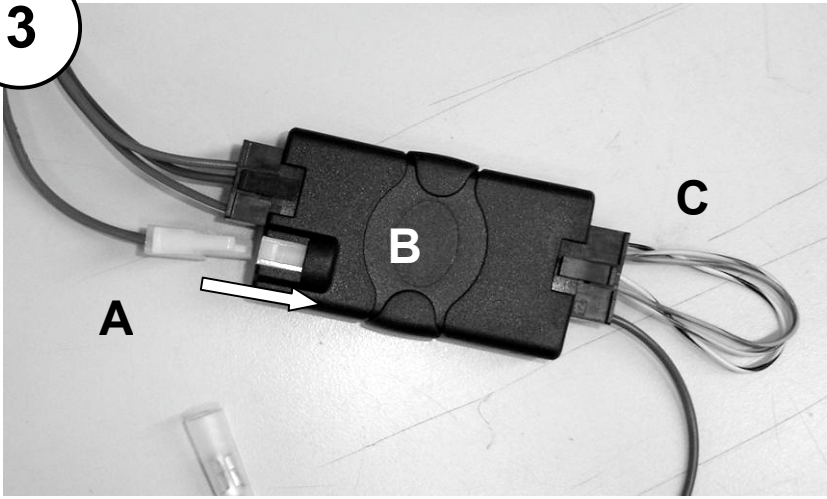

KENWOOD

Listen to the Future

Steering Wheel Remote Control Adaptor

CAW-DW7220
Daewoo Nubira 06/99-06/03

www.kenwood-europe.com

1

2

3

4

| Vehicle Function | Click | Hold |
|------------------|-----------|-----------|
| Vol+ | Vol+ | - |
| Vol- | Vol- | - |
| Seek | Seek+ | Seek- |
| Mode | Source | Preset Up |
| PWR | Source/ON | - |