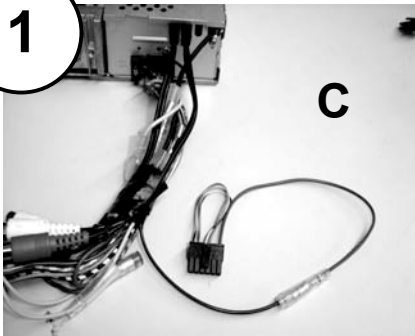

KENWOOD

Listen to the Future

Steering Wheel Remote Control Adaptor

CAW-DW7220
Daewoo Nubira 06/99-06/03

www.kenwood-europe.com

1

2

3

4

| Vehicle Function | Click | Hold |
|------------------|-----------|-----------|
| Vol+ | Vol+ | - |
| Vol- | Vol- | - |
| Seek | Seek+ | Seek- |
| Mode | Source | Preset Up |
| PWR | Source/ON | - |