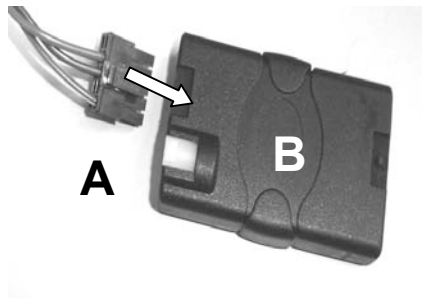

KENWOOD

Listen to the Future

Steering Wheel Remote Control Adaptor

CAW-DW7220
Daewoo Nubira 06/99-06/03

www.kenwood-europe.com

1

2

3

4

| Vehicle Function | Click | Hold |
|------------------|-----------|-----------|
| Vol+ | Vol+ | - |
| Vol- | Vol- | - |
| Seek | Seek+ | Seek- |
| Mode | Source | Preset Up |
| PWR | Source/ON | - |