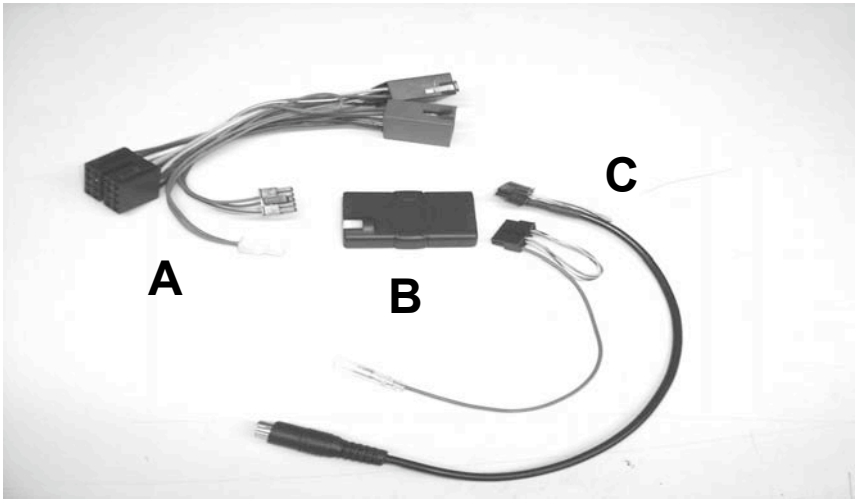

KENWOOD

Listen to the Future

Steering Wheel Remote Control Adaptor

CAW-DW7220
Daewoo Nubira 06/99-06/03

www.kenwood-europe.com

1

2

3

4

| Vehicle Function | Click | Hold |
|------------------|-----------|-----------|
| Vol+ | Vol+ | - |
| Vol- | Vol- | - |
| Seek | Seek+ | Seek- |
| Mode | Source | Preset Up |
| PWR | Source/ON | - |