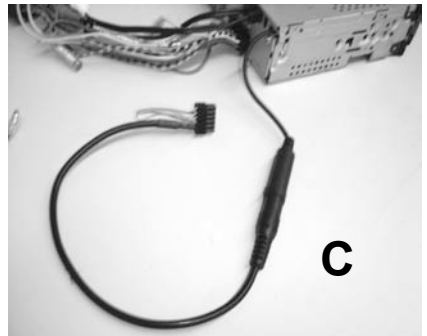

KENWOOD

Listen to the Future

Steering Wheel Remote Control Adaptor

CAW-DW7220
Daewoo Nubira 06/99-06/03

www.kenwood-europe.com

1

2

3

4

| Vehicle Function | Click | Hold |
|------------------|-----------|-----------|
| Vol+ | Vol+ | - |
| Vol- | Vol- | - |
| Seek | Seek+ | Seek- |
| Mode | Source | Preset Up |
| PWR | Source/ON | - |