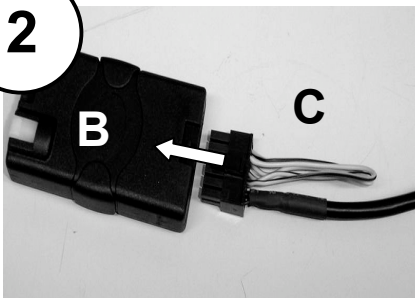

KENWOOD

Listen to the Future

Steering Wheel Remote Control Adaptor

CAW-DW7220
Daewoo Nubira 06/99-06/03

www.kenwood-europe.com

1

2

3

4

| Vehicle Function | Click | Hold |
|------------------|-----------|-----------|
| Vol+ | Vol+ | - |
| Vol- | Vol- | - |
| Seek | Seek+ | Seek- |
| Mode | Source | Preset Up |
| PWR | Source/ON | - |