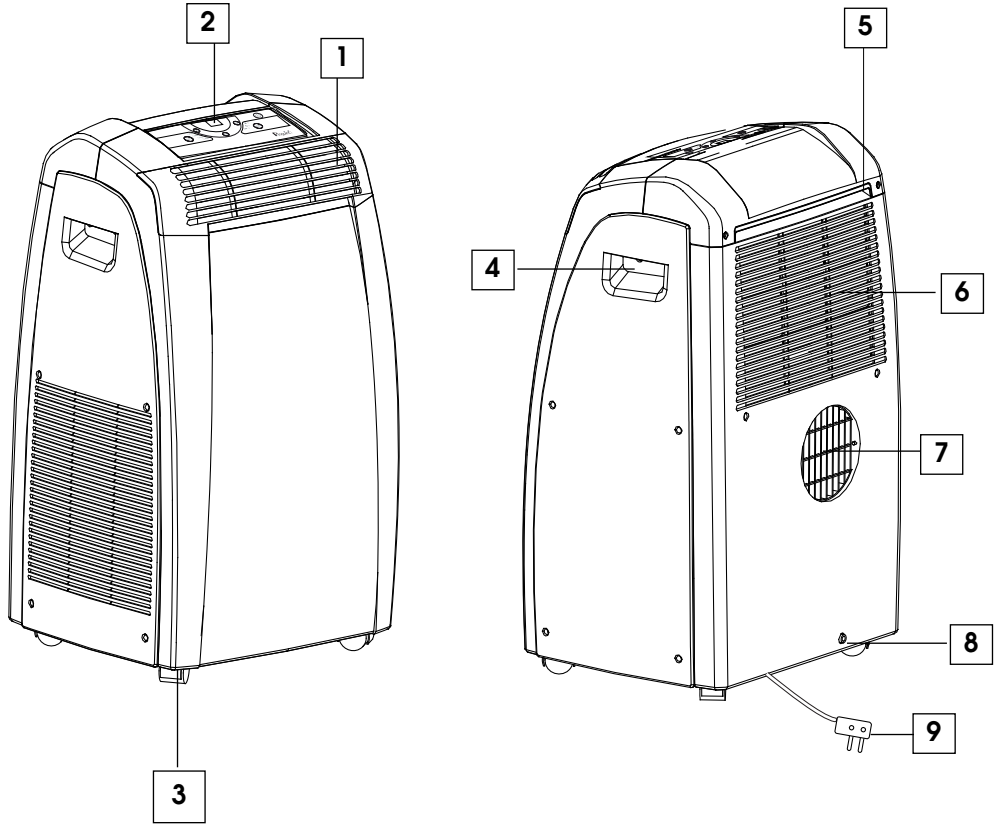

DESCRIPTION • DESCRIPTION
DESCRIPCIÓN

ACCESSORIES • ACCESSOIRES • ACCESORIOS