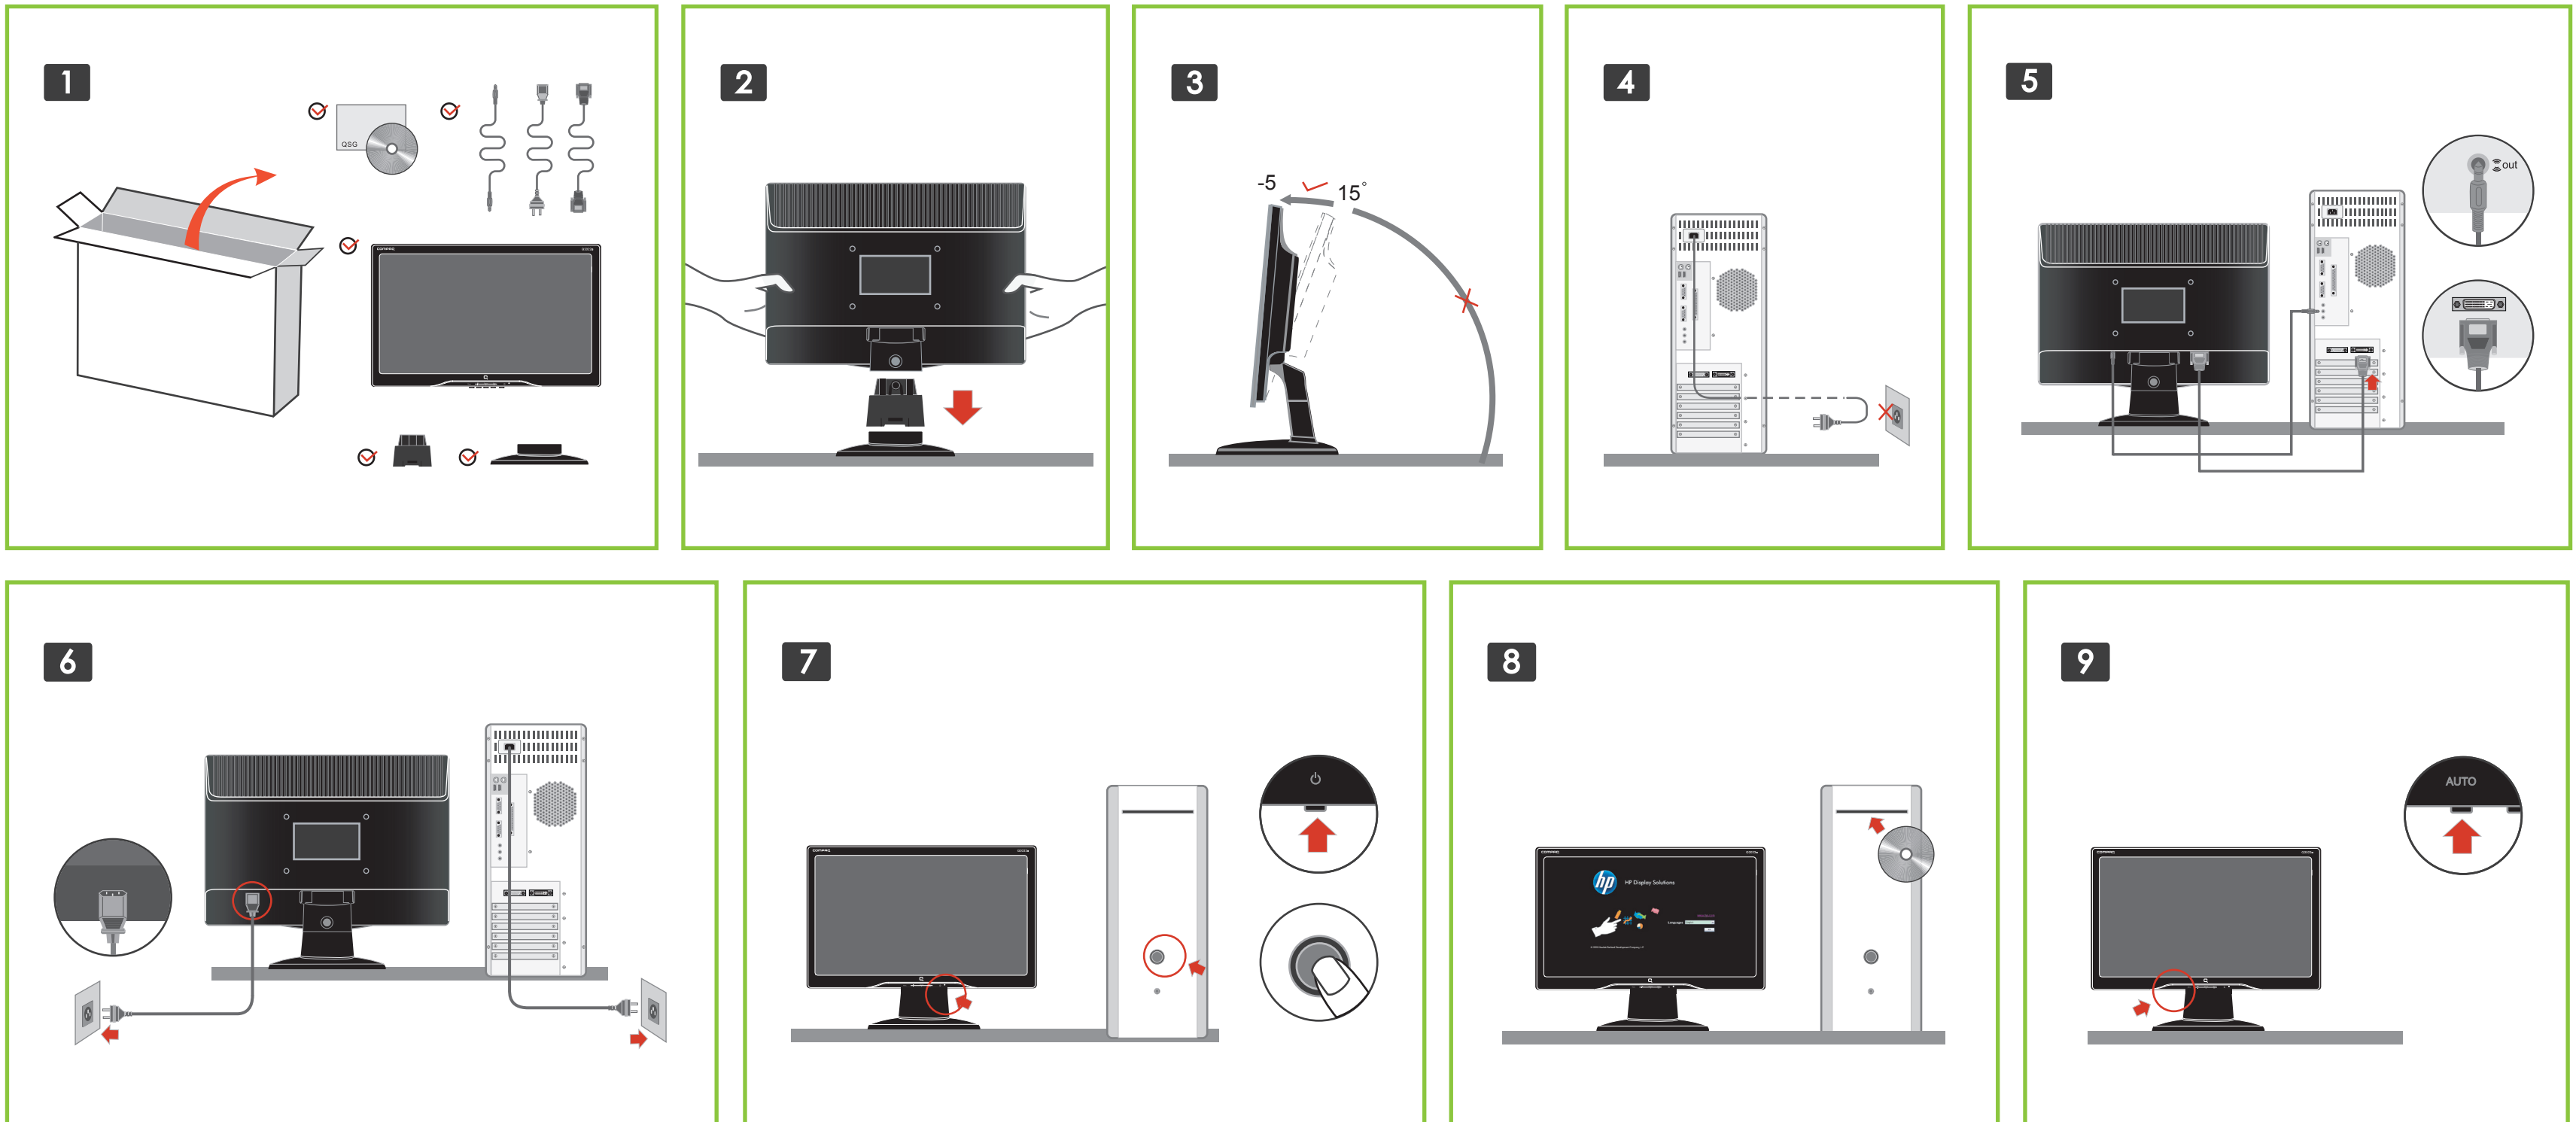

Product: HP Q2022a LCD Monitor	Part number: 603313-001	Fold 1: FLAT
Document: QSP-FRONT		
Color FRONT: CMYK	Flat size: 464mm x 273mm	
	Finished size: 464mm x 273mm	

464mm x 273mm

Compaq Q2022a LCD Monitor
Optimum Resolution 1600 x 900 @ 60 Hz