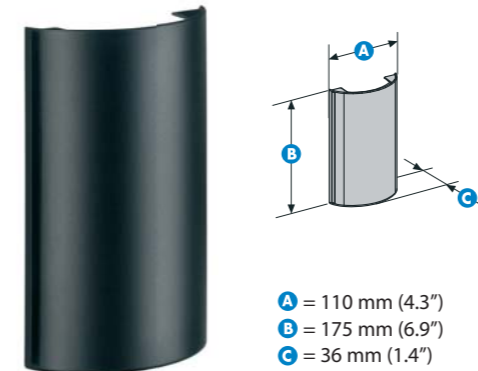

LINE COVER

- Raccordo coprifili
- Colonne cache câbles
- Cable-concealing coupling element