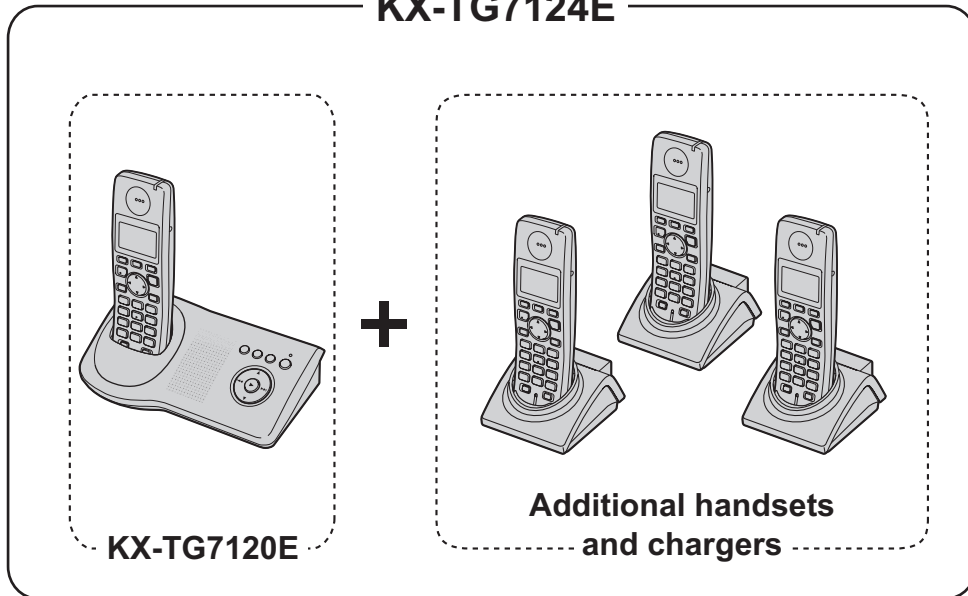

Panasonic

Digital Cordless Answering System

Model No. **KX-TG7124E**

This model includes a base unit with a handset (Model No. KX-TG7120E) and three additional handsets and chargers.

The instructions for all units supplied here are contained in the operating instructions for KX-TG7120E.

Please read the operating instructions before using these units.

KX-TG7124E

Note:

- The handsets have been pre-registered for use with the base unit.
- If you want to know the handset number, press **[INT]** on the handset when in standby mode. The number will be shown on the display of the handset.