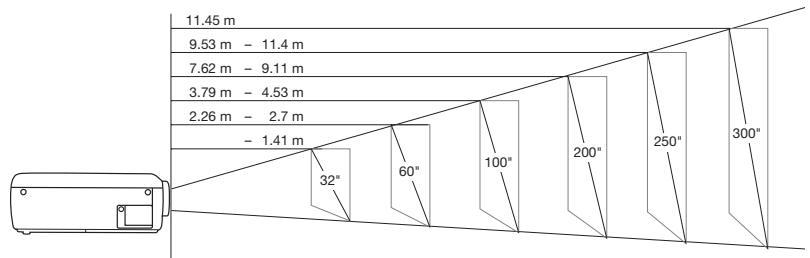

	TLP-T50	TLP-S30
Display	3 x 0.7 inch LCD	3 x 0.7 inch LCD
Resolution	XGA (1024 x 768)	SVGA (800 x 600)
Brightness	1400 ANSI lumens	1400 ANSI lumens
Colour reproduction	16.7m colours	16.7m colours
Picture format	4:3	4:3
Contrast	400:1	400:1
Lamp	165W	165W
Service life of lamp	2,000 hours	2,000 hours
Horizontal/vertical frequency	15-93kHz, 50-85kHz	15-93kHz, 50-85kHz
Video compatibility	NTSC, PAL, SECAM	NTSC, PAL, SECAM
Lens	Manual zoom + focus	Manual zoom + focus
Digital keystone correction	+/-15 degrees	+/-15 degrees
Picture size (Diagonal)	0.8-7.62m (30-300 inches)	0.8-7.62m (30-300 inches)
Projection distance	1.4-11.5m	1.4-11.5m
Inputs	RGB, Composite Video, S-Video, Audio	RGB, Composite Video, S-Video, Audio
Outputs	RGB	RGB
Serial interface	RS-232C	RS-232C
Power supply	AC100-240V, 50/60Hz	AC100-240V, 50/60Hz
Power consumption	220W(stand-by 6W)	220W(stand-by 6W)
Audio	1W Monaural	1W Monaural
Dimensions	277mm x 204mm x 82mm	277mm x 204mm x 82mm
Weight	2.2kg	2.2kg
Warranty	3 year	3 year

Projection distance

Diagonal screen size (inches)	Minimum distance (metres)	Maximum distance (metres)
32	-	1.41
60	2.26	2.7
100	3.79	4.53
200	7.62	9.11
250	9.53	11.4
300	11.45	-

Toshiba Information Systems (UK) Limited.,
Consumer Products Division,
Toshiba House, Frimley Road,
Camberley, Surrey GU16 7JJ.