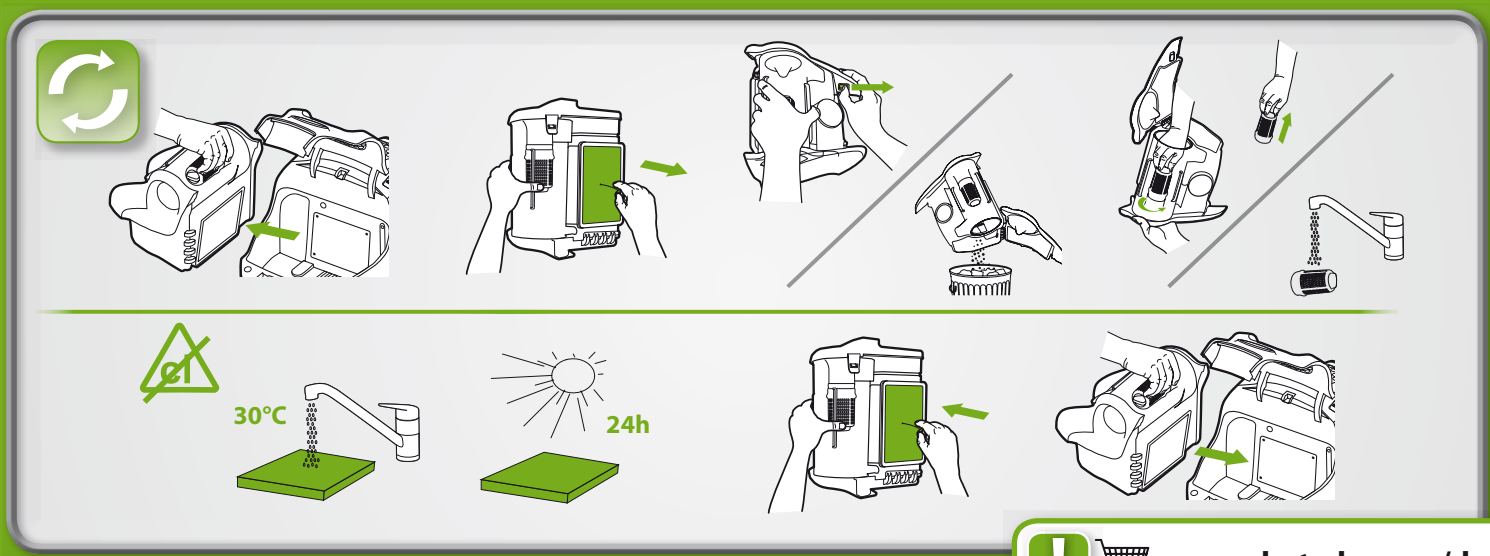

Thinking of you
Electrolux

SUPERCYCLONE

High speed dust removal

2197427-27

! www.electrolux.com/shop