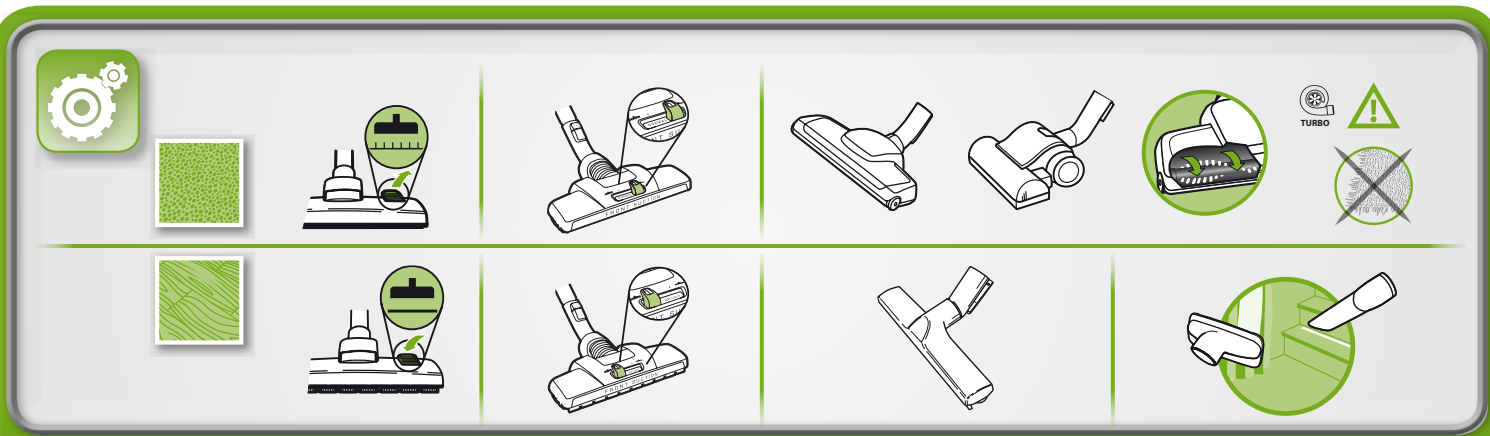

Thinking of you
Electrolux

SUPERCYCLONE

High speed dust removal

2197427-27

! www.electrolux.com/shop