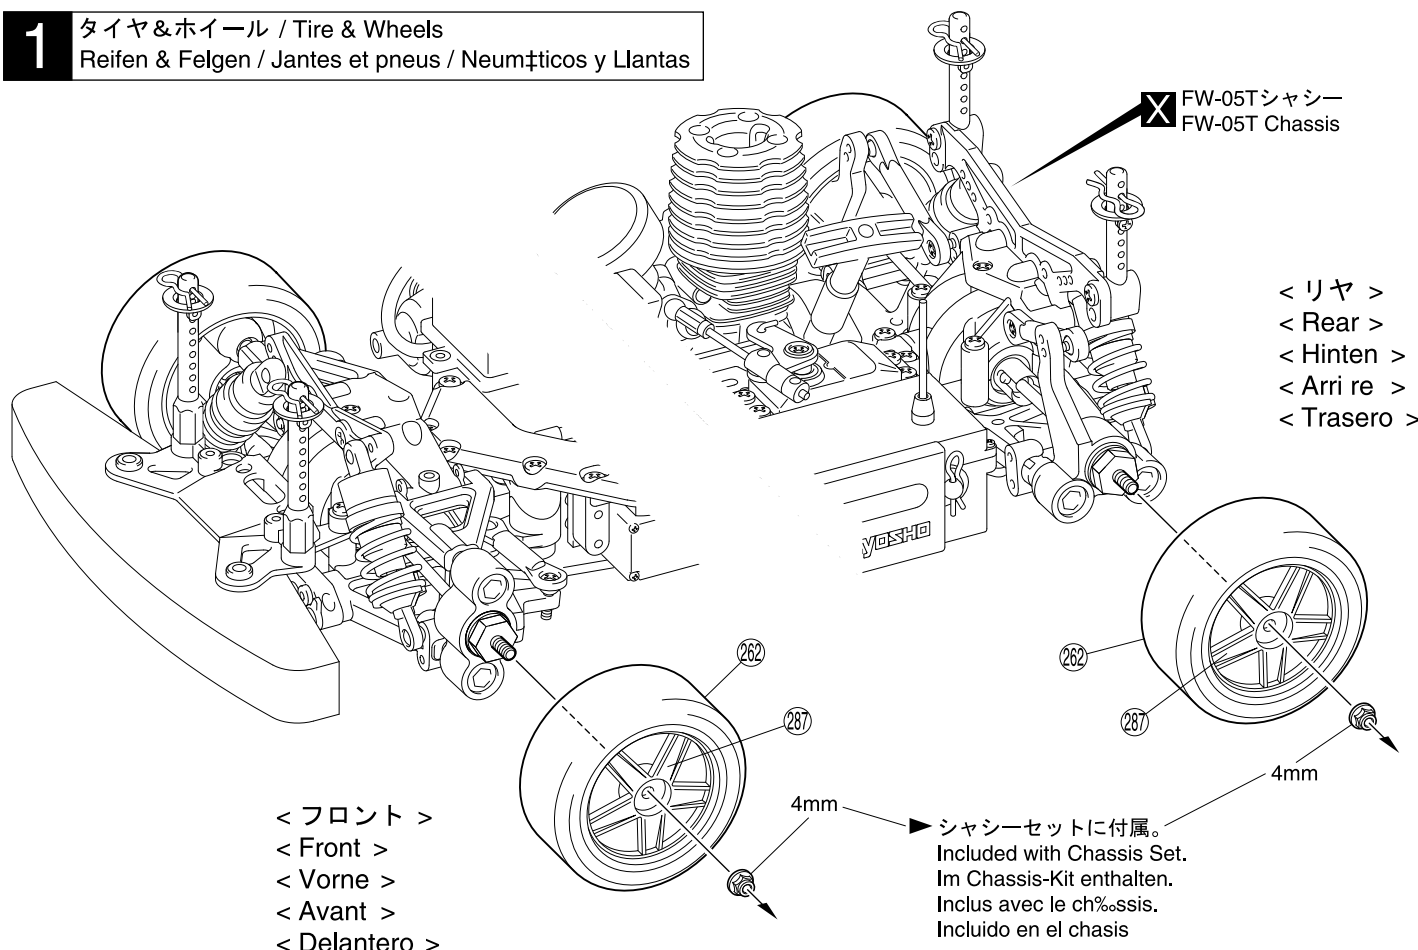

1 タイヤ&ホイール / Tire & Wheels
Reifen & Felgen / Jantes et pneus / Neumáticos y Llantas