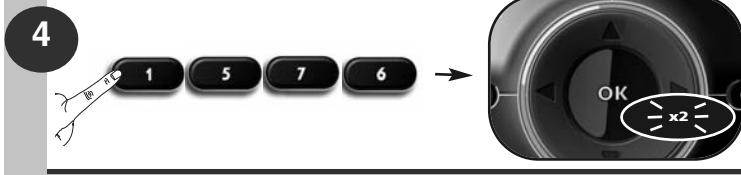

tv	TV	: Television / HDTV / LCD / Plasma / Projector / Rear Projector 3
stb	SAT	: Satellite Receiver / Set-Top-Box / IPTV / DVB-S / DVB-T / Freeview (UK) / TNT (F) / Digitenne (NL) / SAT/HDD 9
	CBL	: Cable Converter / Set-Top-Box / IPTV / DVB-C 11
	VAC	: Video Accessory like Media Centres / AV Accessories / AV Selectors 12
dvd	DVD	: DVD Player / DVD-R / Blu-ray / DVD Home Cinema / DVD Combi / DVD/HDD 13
	LASER	: Laserdisc 13
amp	MIS	: Miscellaneous Audio 12
	AMP	: Audio / Amplifier / Active Speaker System 12
	TUNER	: Audio / Audio Receiver/Tuner/Amplifier / (DVD) Home Cinema 12
mp3	Mp3	: Mp3 / iPod docks 16
	MIS	: Miscellaneous Audio 12
	AMP	: Audio / Amplifier / Active Speaker System 12
	TUNER	: Audio / Audio Receiver/Tuner/Amplifier / (DVD) Home Cinema 12
game	GAME	: Game Console / PS2 / Xbox 360 16
	MC	: Media Center 16
	DVD	: DVD Player / DVD-R / Blu-ray / DVD Home Cinema / DVD Combi / DVD/HDD 13

ATTENTION: If your original remote control did not have a Power key please press "pause" instead at step 5. Please start a dvd/mp3 playing before performing Direct Code Set up.