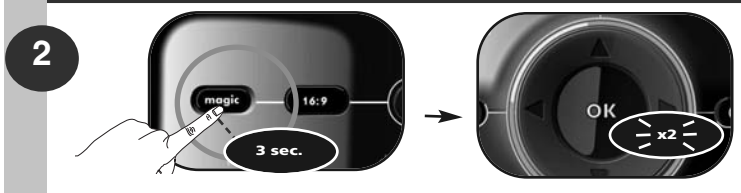

tv	TV	: Television / HDTV / LCD / Plasma / Projector / Rear Projector 3
stb	SAT	: Satellite Receiver / Set-Top-Box / IPTV / DVB-S / DVB-T / Freeview (UK) / TNT (F) / Digitenne (NL) / SAT/HDD 9
	CBL	: Cable Converter / Set-Top-Box / IPTV / DVB-C 11
	VAC	: Video Accessory like Media Centres / AV Accessories / AV Selectors 12
dvd	DVD	: DVD Player / DVD-R / Blu-ray / DVD Home Cinema / DVD Combi / DVD/HDD 13
	LASER	: Laserdisc 13
amp	MIS	: Miscellaneous Audio 12
	AMP	: Audio / Amplifier / Active Speaker System 12
	TUNER	: Audio / Audio Receiver/Tuner/Amplifier / (DVD) Home Cinema 12
mp3	Mp3	: Mp3 / iPod docks 16
	MIS	: Miscellaneous Audio 12
	AMP	: Audio / Amplifier / Active Speaker System 12
	TUNER	: Audio / Audio Receiver/Tuner/Amplifier / (DVD) Home Cinema 12
game	GAME	: Game Console / PS2 / Xbox 360 16
	MC	: Media Center 16
	DVD	: DVD Player / DVD-R / Blu-ray / DVD Home Cinema / DVD Combi / DVD/HDD 13

ATTENTION: If your original remote control did not have a Power key please press "pause" instead at step 5. Please start a dvd/mp3 playing before performing Direct Code Set up.