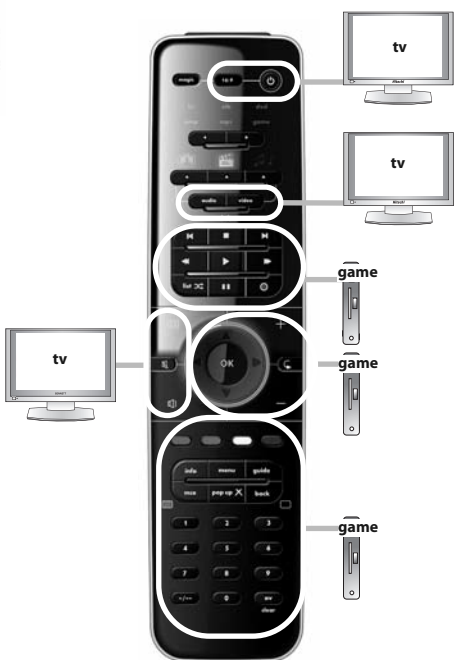

# ONE FOR ALL SmartControl™

watch movie : **1** = tv + dvd

watch movie : **2** = tv + dvd + amp

watch movie : 3 = tv + game

watch movie : 4 = tv + game + amp