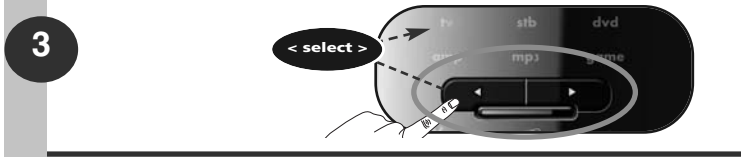

tv	TV	: Television / HDTV / LCD / Plasma / Projector / Rear Projector 3
stb	SAT	: Satellite Receiver / Set-Top-Box / IPTV / DVB-S / DVB-T / Freeview (UK) / TNT (F) / Digitenne (NL) / SAT/HDD 9
	CBL	: Cable Converter / Set-Top-Box / IPTV / DVB-C 11
	VAC	: Video Accessory like Media Centres / AV Accessories / AV Selectors 12
dvd	DVD	: DVD Player / DVD-R / Blu-ray / DVD Home Cinema / DVD Combi / DVD/HDD 13
	LASER	: Laserdisc 13
amp	MIS	: Miscellaneous Audio 12
	AMP	: Audio / Amplifier / Active Speaker System 12
	TUNER	: Audio / Audio Receiver/Tuner/Amplifier / (DVD) Home Cinema 12
mp3	Mp3	: Mp3 / iPod docks 16
	MIS	: Miscellaneous Audio 12
	AMP	: Audio / Amplifier / Active Speaker System 12
	TUNER	: Audio / Audio Receiver/Tuner/Amplifier / (DVD) Home Cinema 12
game	GAME	: Game Console / PS2 / Xbox 360 16
	MC	: Media Center 16
	DVD	: DVD Player / DVD-R / Blu-ray / DVD Home Cinema / DVD Combi / DVD/HDD 13

ATTENTION: If your original remote control did not have a Power key please press "pause" instead at step 5. Please start a dvd/mp3 playing before performing Direct Code Set up.