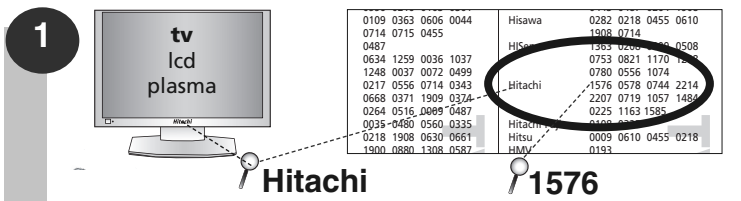

tv	TV	: Television / HDTV / LCD / Plasma / Projector / Rear Projector 3
stb	SAT	: Satellite Receiver / Set-Top-Box / IPTV / DVB-S / DVB-T / Freeview (UK) / TNT (F) / Digitenne (NL) / SAT/HDD 9
	CBL	: Cable Converter / Set-Top-Box / IPTV / DVB-C 11
	VAC	: Video Accessory like Media Centres / AV Accessories / AV Selectors 12
dvd	DVD	: DVD Player / DVD-R / Blu-ray / DVD Home Cinema / DVD Combi / DVD/HDD 13
	LASER	: Laserdisc 13
amp	MIS	: Miscellaneous Audio 12
	AMP	: Audio / Amplifier / Active Speaker System 12
	TUNER	: Audio / Audio Receiver/Tuner/Amplifier / (DVD) Home Cinema 12
mp3	Mp3	: Mp3 / iPod docks 16
	MIS	: Miscellaneous Audio 12
	AMP	: Audio / Amplifier / Active Speaker System 12
	TUNER	: Audio / Audio Receiver/Tuner/Amplifier / (DVD) Home Cinema 12
game	GAME	: Game Console / PS2 / Xbox 360 16
	MC	: Media Center 16
	DVD	: DVD Player / DVD-R / Blu-ray / DVD Home Cinema / DVD Combi / DVD/HDD 13

ATTENTION: If your original remote control did not have a Power key please press "pause" instead at step 5. Please start a dvd/mp3 playing before performing Direct Code Set up.