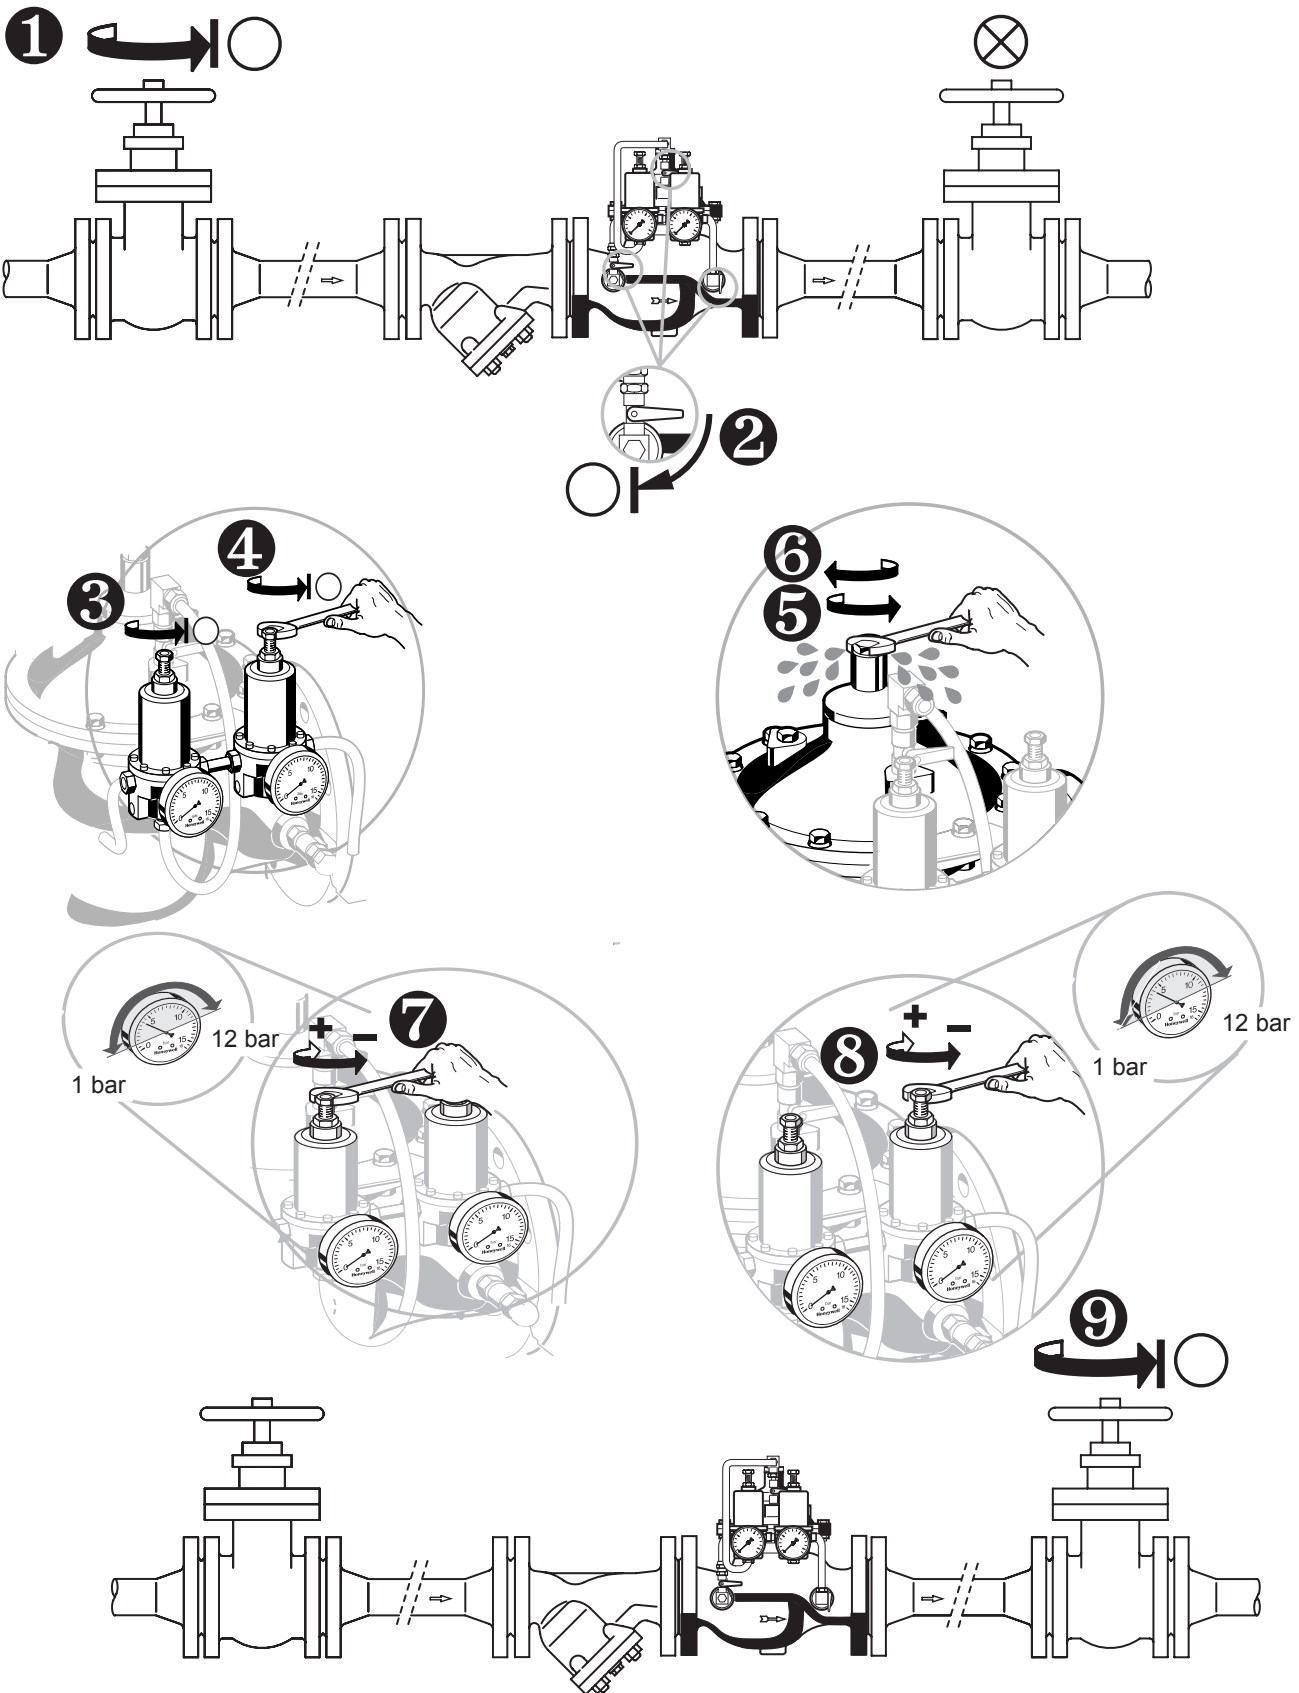

E3

Inbetriebnahme • Commissioning • Mise en service Messa in servizio

Automation and Control Solutions

Honeywell GmbH
Hardhofweg
74821 Mosbach
Phone: (49) 6261 810
Fax: (49) 6261 81309
www.honeywell.com

Manufactured for and on behalf of the Environmental
and Combustion Controls Division of Honeywell
Technologies Sàrl, Ecublens, Route du Bois 37,
Switzerland by its Authorised Representative
Honeywell GmbH

MU1H-1337GE23 R0207
Subject to change without notice
© 2007 Honeywell GmbH

Honeywell